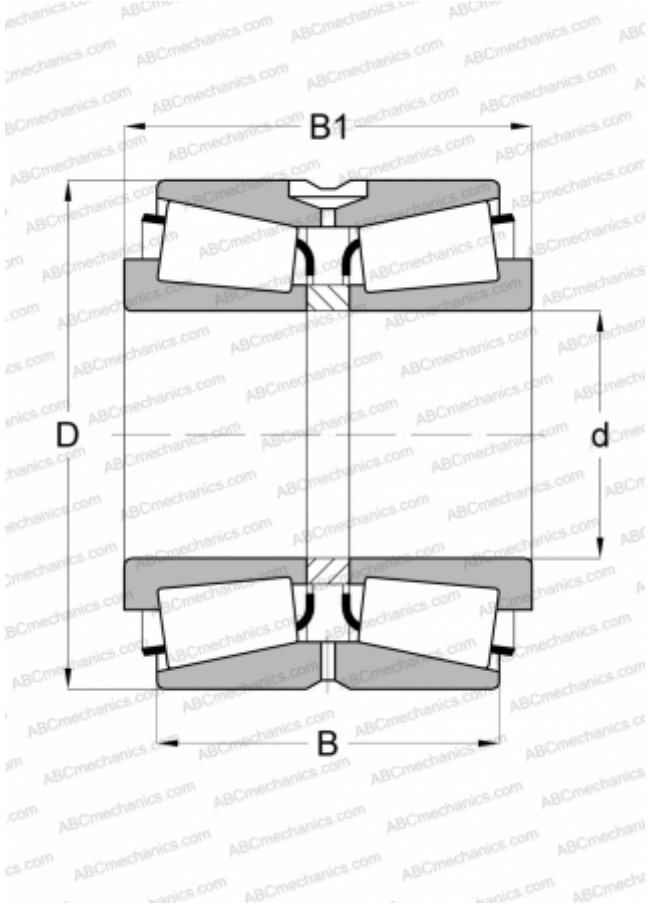

## 526251 FAG

Tapered roller bearings

TYPE: Roller bearings, Tapered, Double row, O-arrangement, inch size, design 2 (FAG)

### Technical specification

#### DIMENSIONS, MM

d	381,000
D	508,000
B	139,700
C	88,900

#### WEIGHT, KG

66,800