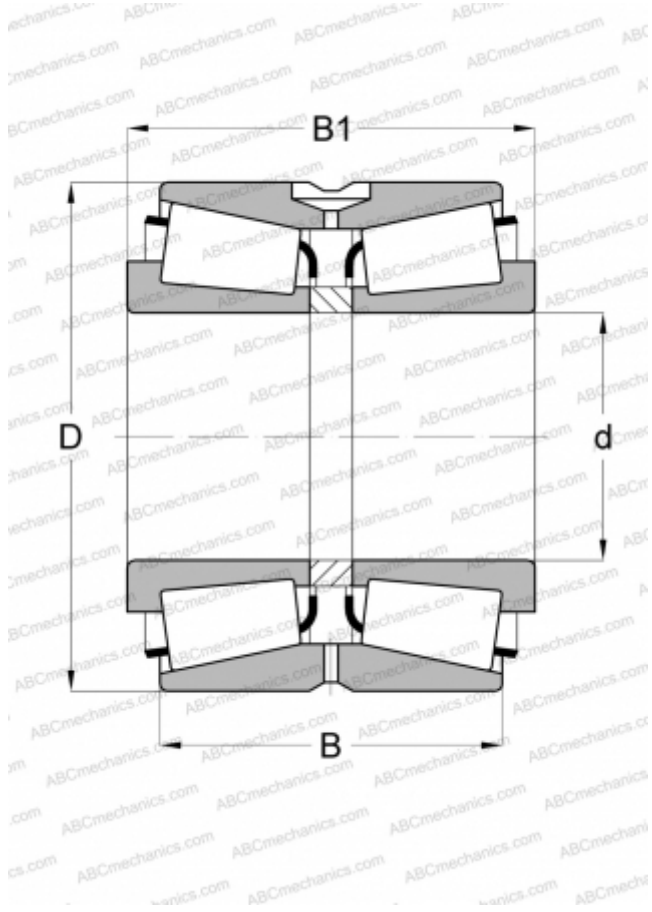

525845 FAG

Tapered roller bearings

TYPE: Roller bearings, Tapered, Double row, O-arrangement, inch size, design 2 (FAG)

Technical specification

DIMENSIONS, MM

d	406,400
D	546,100
B	185,738
C	147,638

WEIGHT, KG