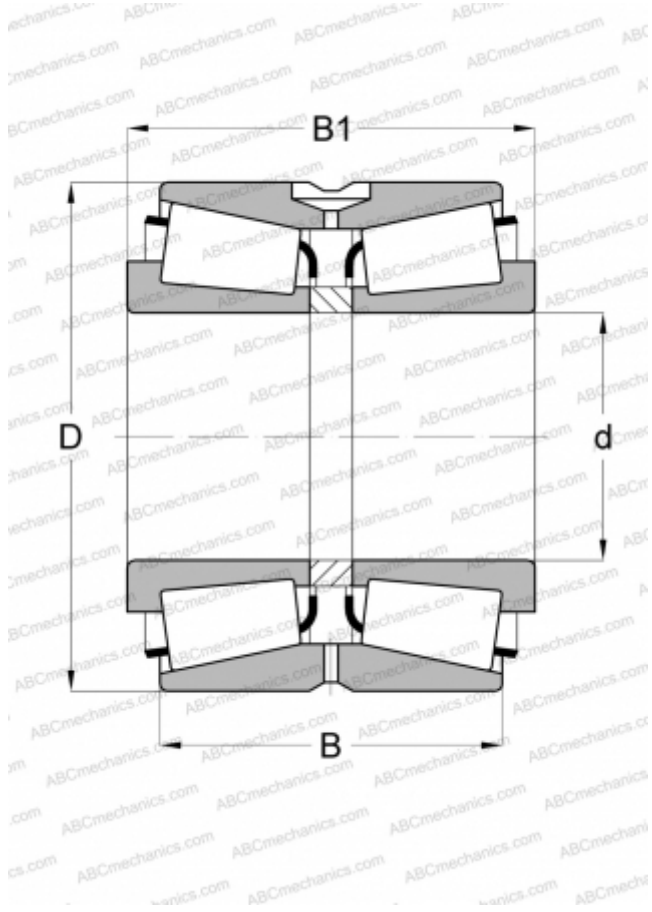

## 515494 FAG

Tapered roller bearings

TYPE: Roller bearings, Tapered, Double row, O-arrangement, inch size, design 2 (FAG)

### Technical specification

#### DIMENSIONS, MM

d	406,400
D	609,524
B	177,800
C	133,350

#### WEIGHT, KG

167,000