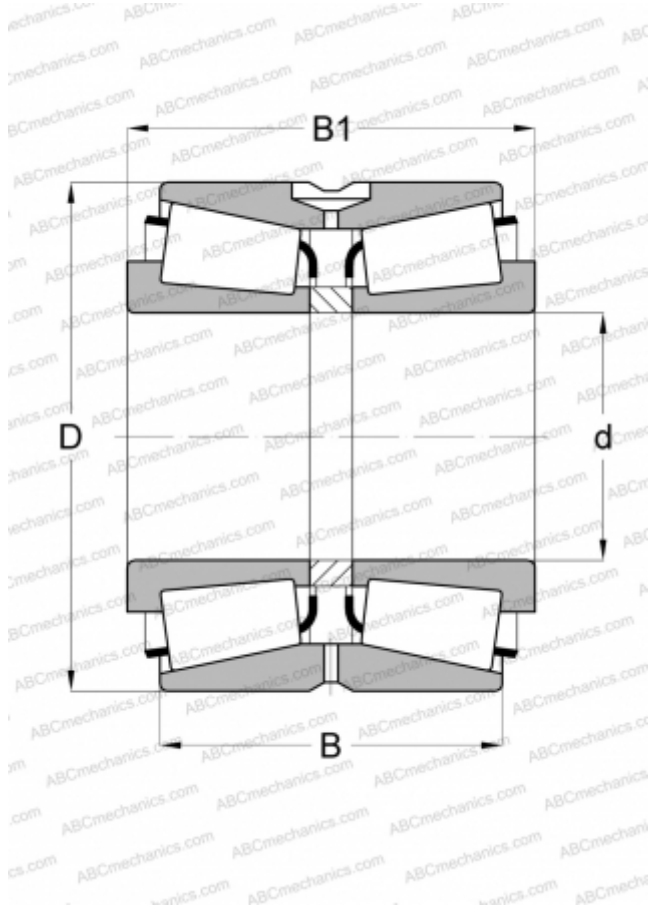

## 527127 FAG

Tapered roller bearings

TYPE: Roller bearings, Tapered, Double row, O-arrangement, inch size, design 2 (FAG)

### Technical specification

#### DIMENSIONS, MM

d	431,800
D	571,500
B	155,575
C	111,125

#### WEIGHT, KG

95,500