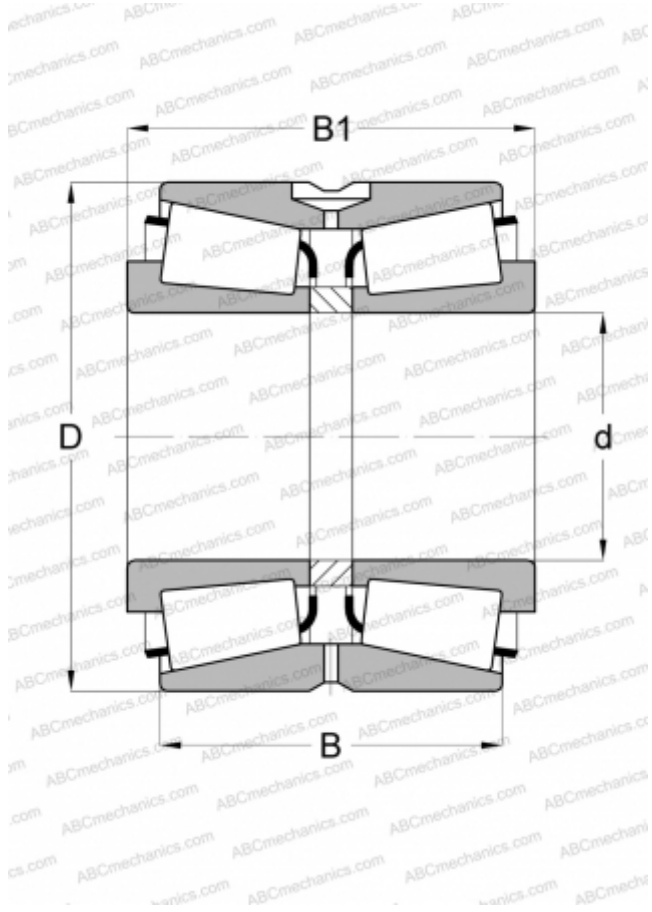

## M271648.610CD TIMKEN

Tapered roller bearings

TYPE: Roller bearings, Tapered, Double row, O-arrangement, inch size, design 2 (FAG)

### Technical specification

#### DIMENSIONS, MM

d	457,200
D	660,400
B	228,600
C	171,450

#### WEIGHT, KG

238,000