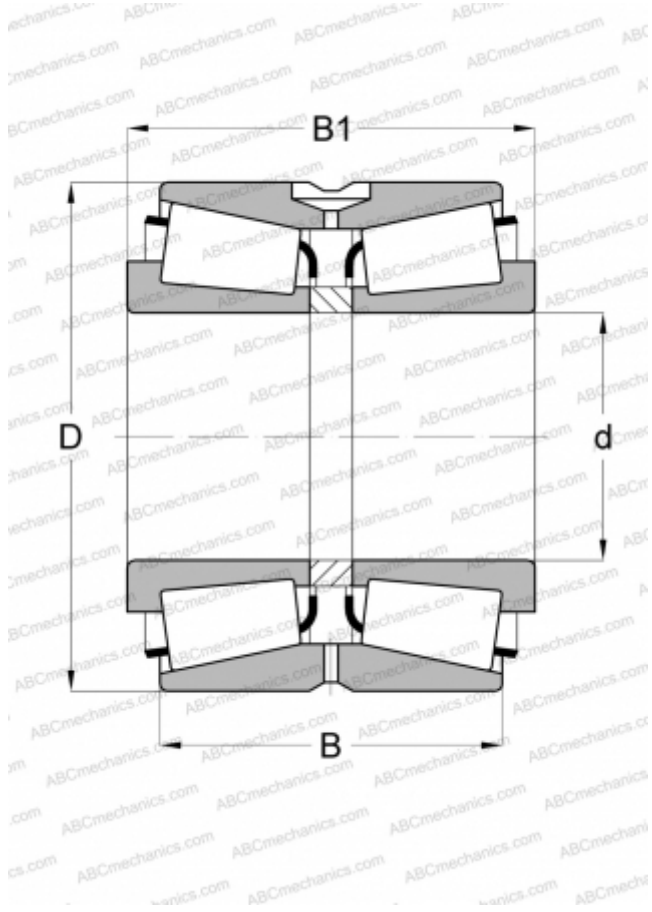

## 528996 FAG

Tapered roller bearings

TYPE: Roller bearings, Tapered, Double row, O-arrangement, inch size, design 2 (FAG)

### Technical specification

#### DIMENSIONS, MM

d	501,650
D	711,200
B	292,100
C	231,775

#### WEIGHT, KG

352,000