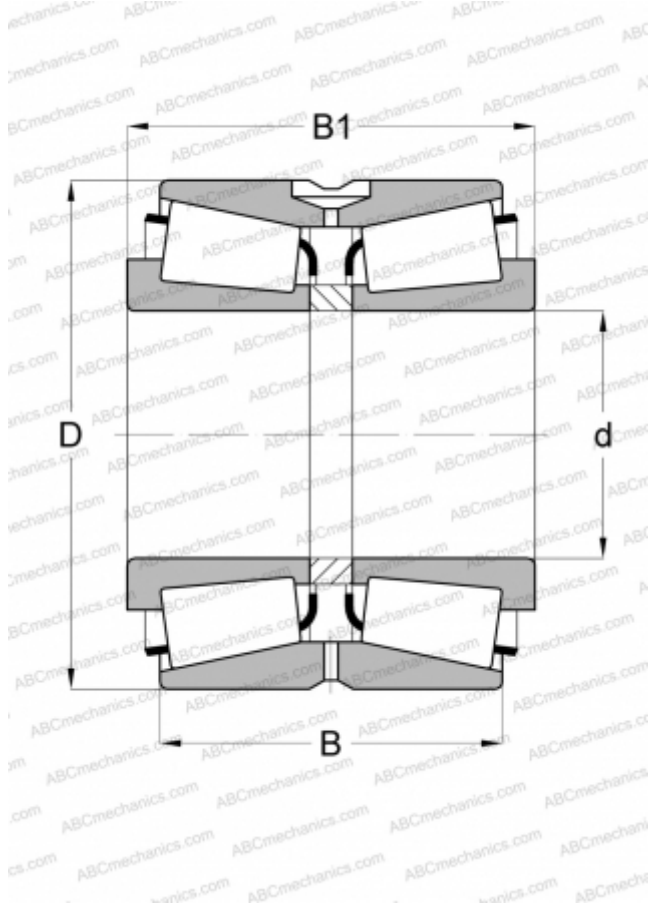

## 521229B FAG

Tapered roller bearings

TYPE: Roller bearings, Tapered, Double row, O-arrangement, inch size, design 2 (FAG)

### Technical specification

#### DIMENSIONS, MM

d	558,800
D	736,600
B	225,425
C	177,800

#### WEIGHT, KG

244,000