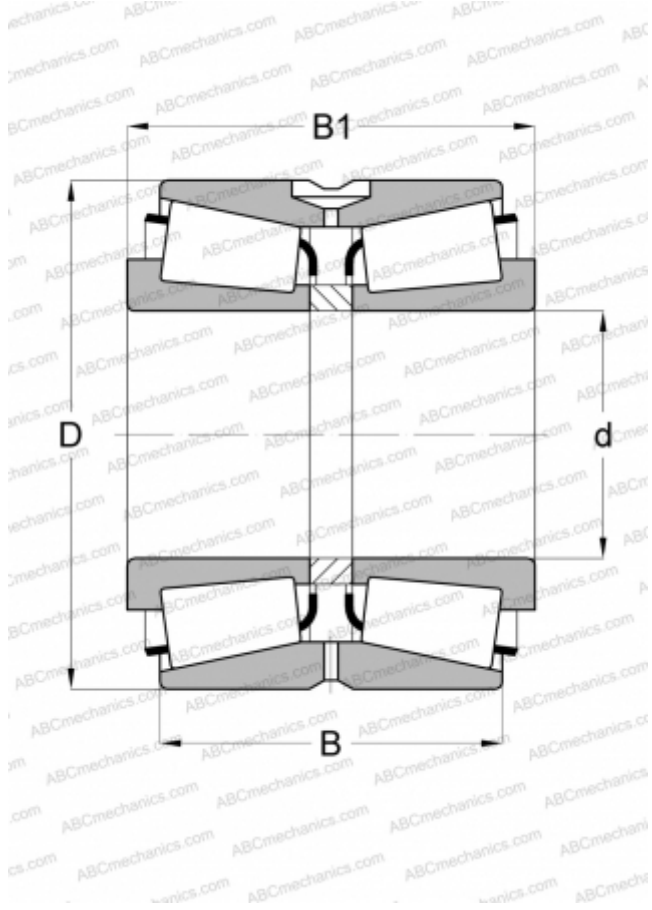

## 536529 FAG

Tapered roller bearings

TYPE: Roller bearings, Tapered, Double row, O-arrangement, inch size, design 2 (FAG)

### Technical specification

#### DIMENSIONS, MM

d	571,500
D	812,800
B	333,375
C	263,525

#### WEIGHT, KG

483,000