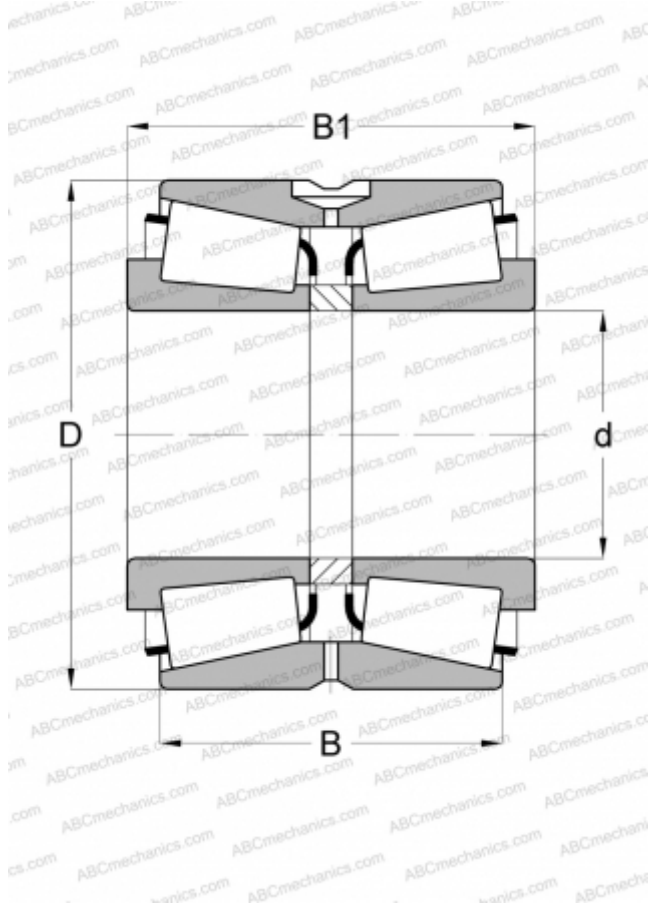

524528 FAG

Tapered roller bearings

TYPE: Roller bearings, Tapered, Double row, O-arrangement, inch size, design 2 (FAG)

Technical specification

DIMENSIONS, MM

d	602,945
D	787,400
B	206,375
C	158,750

WEIGHT, KG