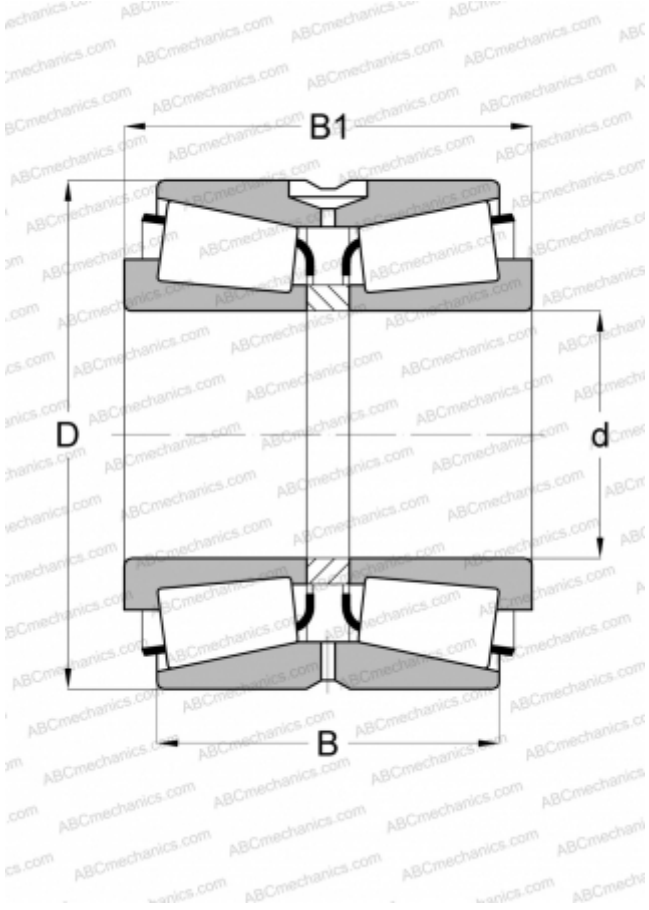

## 576448 FAG

Tapered roller bearings

TYPE: Roller bearings, Tapered, Double row, O-arrangement, inch size, design 2 (FAG)

### Technical specification

#### DIMENSIONS, MM

d	774,700
D	965,200
B	187,325
C	133,350

#### WEIGHT, KG

272,000