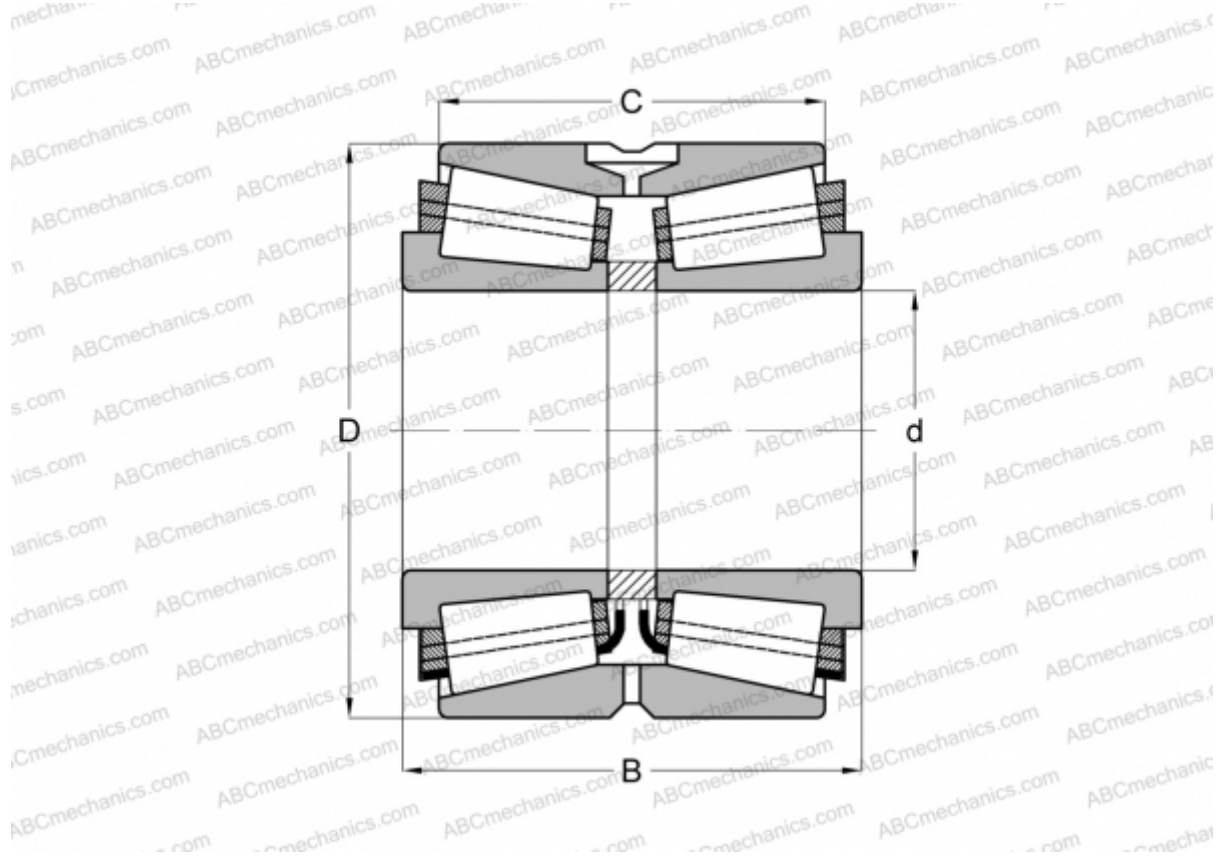

## 581097 FAG

Tapered roller bearings

TYPE: Roller bearings, Tapered, Double row, O-arrangement, inch size, design 4 (FAG)

### Technical specification

#### DIMENSIONS, MM

d	381,000
D	590,550
B	244,475
C	193,675

**WEIGHT, KG** 247,000

**MANUFACTURER** [FAG](#)