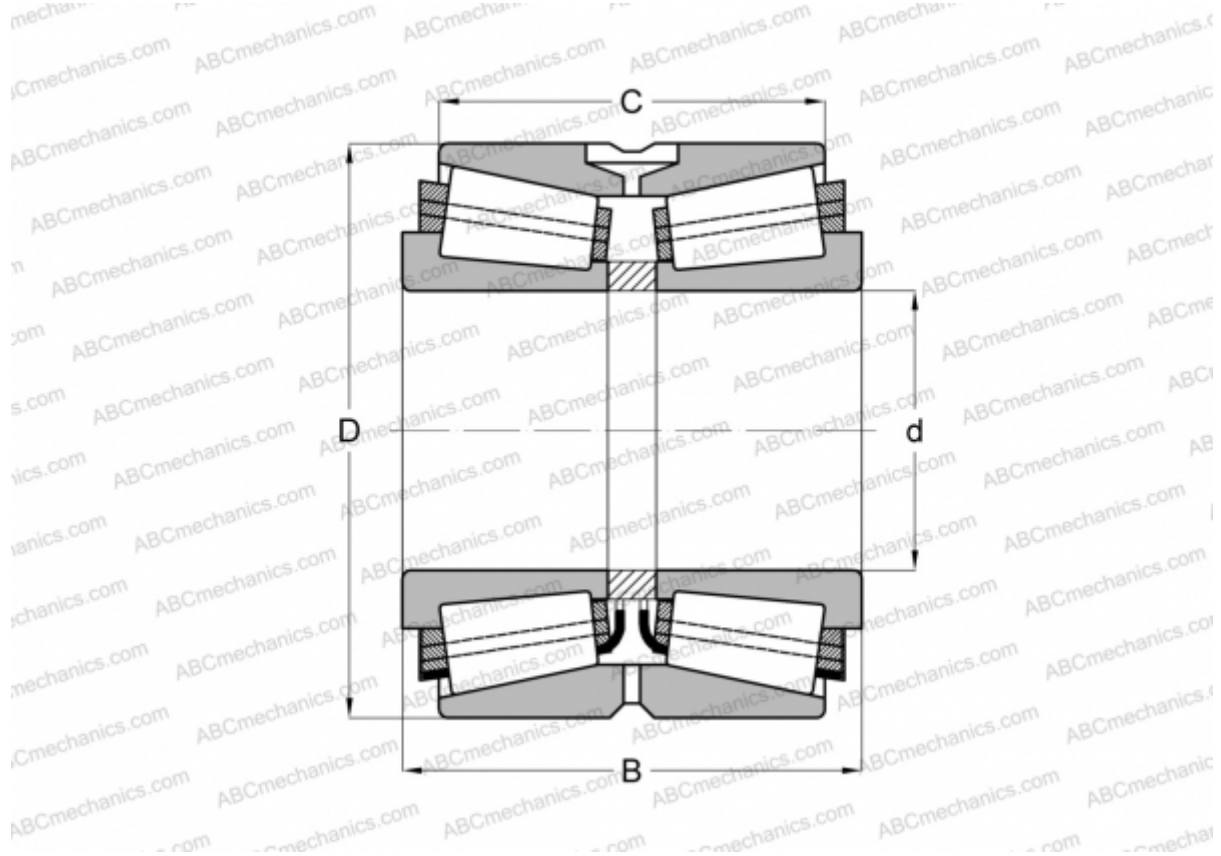

## 579745 FAG

Tapered roller bearings

TYPE: Roller bearings, Tapered, Double row, O-arrangement, inch size, design 4 (FAG)

### Technical specification

#### DIMENSIONS, MM

d	384,175
D	546,100
B	222,250
C	177,800

**WEIGHT, KG** 159,000

**MANUFACTURER** [FAG](#)