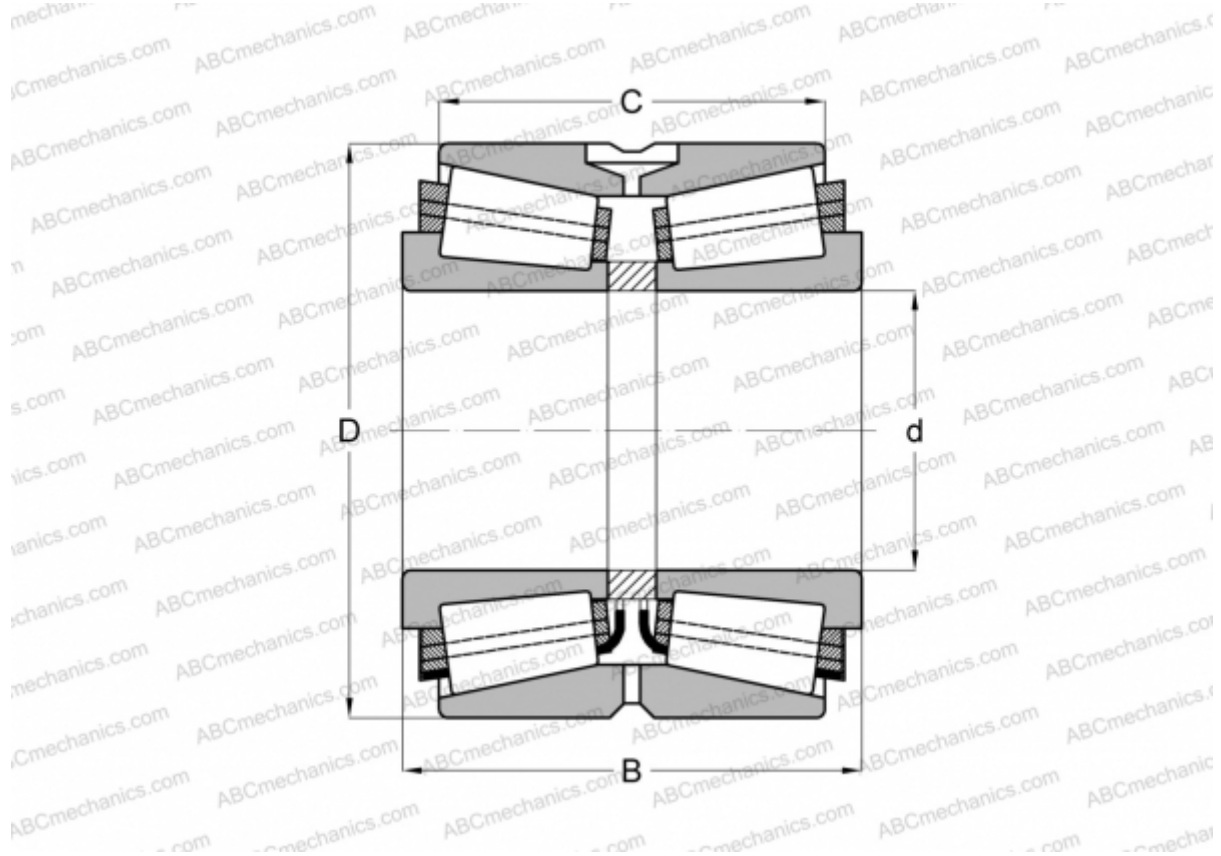

M268749.710CD TIMKEN

Tapered roller bearings

TYPE: Roller bearings, Tapered, Double row, O-arrangement, inch size, design 4 (FAG)

Technical specification

DIMENSIONS, MM

d	415,925
D	590,550
B	244,475
C	193,675

WEIGHT, KG 205,000

MANUFACTURER [TIMKEN](#)

INTERCHANGE

FAG [578129](#)