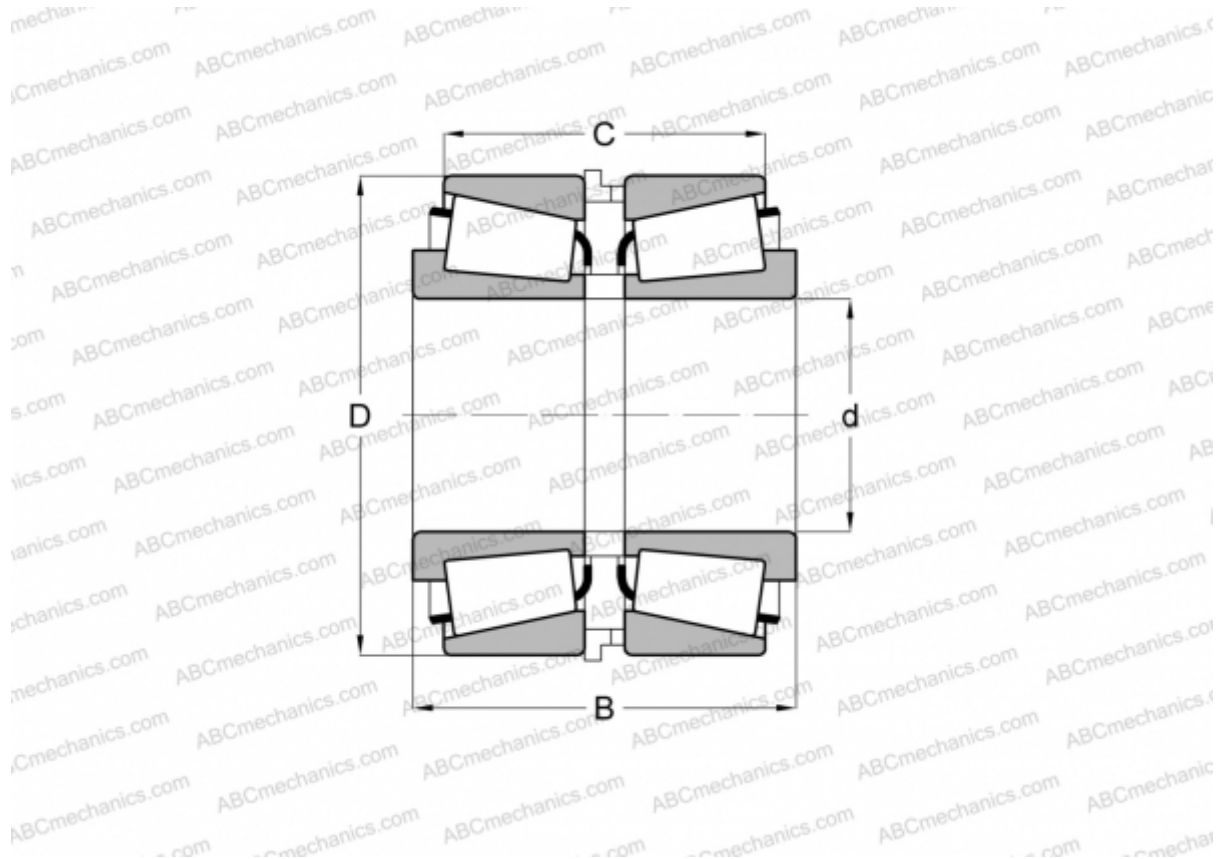

## JM205149/JM205110 + K516778R/M205149XS/M205110ES TIMKEN

Tapered roller bearings

TYPE: Roller bearings, Tapered, Tapered roller bearing assembly, Type SR, SET-RIGHT TIMKEN, double-row, distance ring, standard clearance

### Technical specification

#### DIMENSIONS, MM

d	50,000
D	90,000
B	62,000
C	51,438

**WEIGHT, KG** 1,560

**MANUFACTURER** [TIMKEN](#)