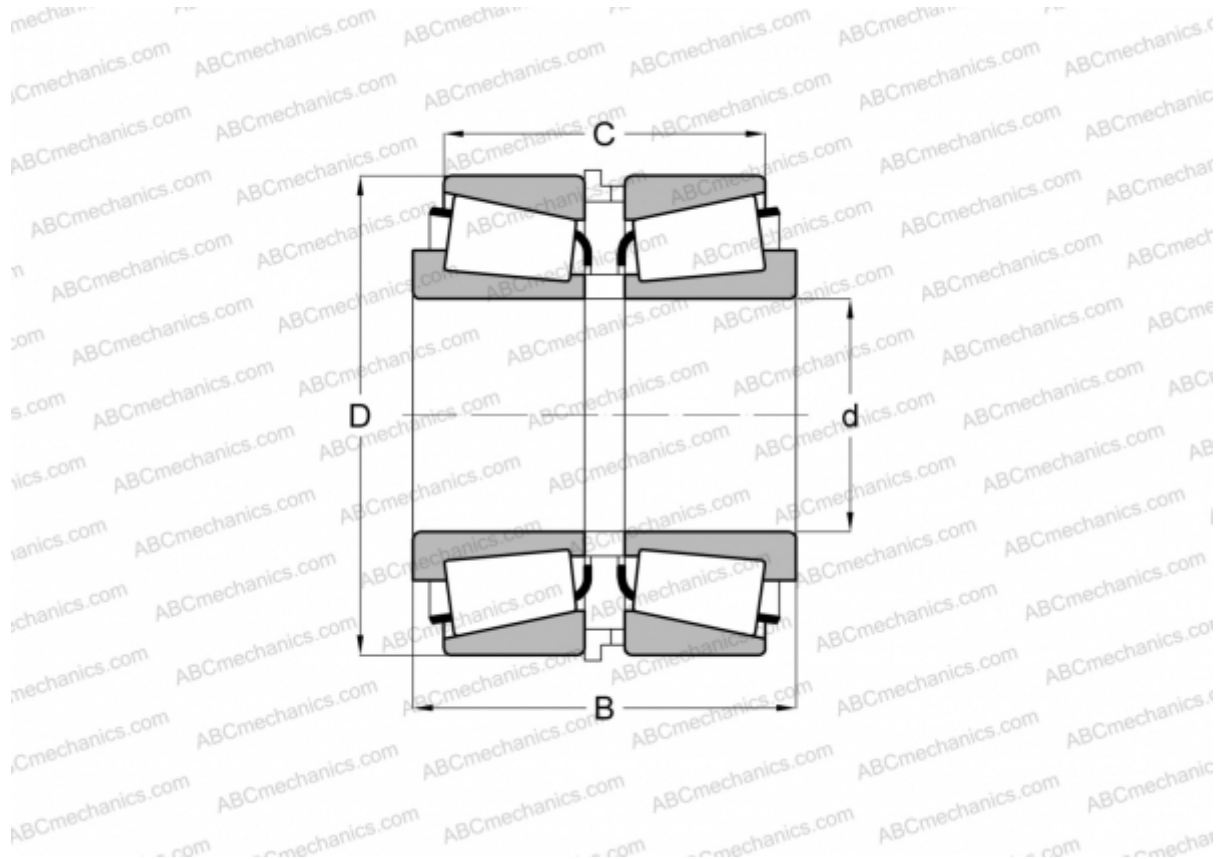

## JM612949/JM612910 + K524105R/M612949XS/M612910ES TIMKEN

Tapered roller bearings

TYPE: Roller bearings, Tapered, Tapered roller bearing assembly, Type SR, SET-RIGHT TIMKEN, double-row, distance ring, standard clearance

### Technical specification

#### DIMENSIONS, MM

d	70,000
D	115,000
B	64,000
C	51,507

**WEIGHT, KG** 2,360

**MANUFACTURER** [TIMKEN](#)