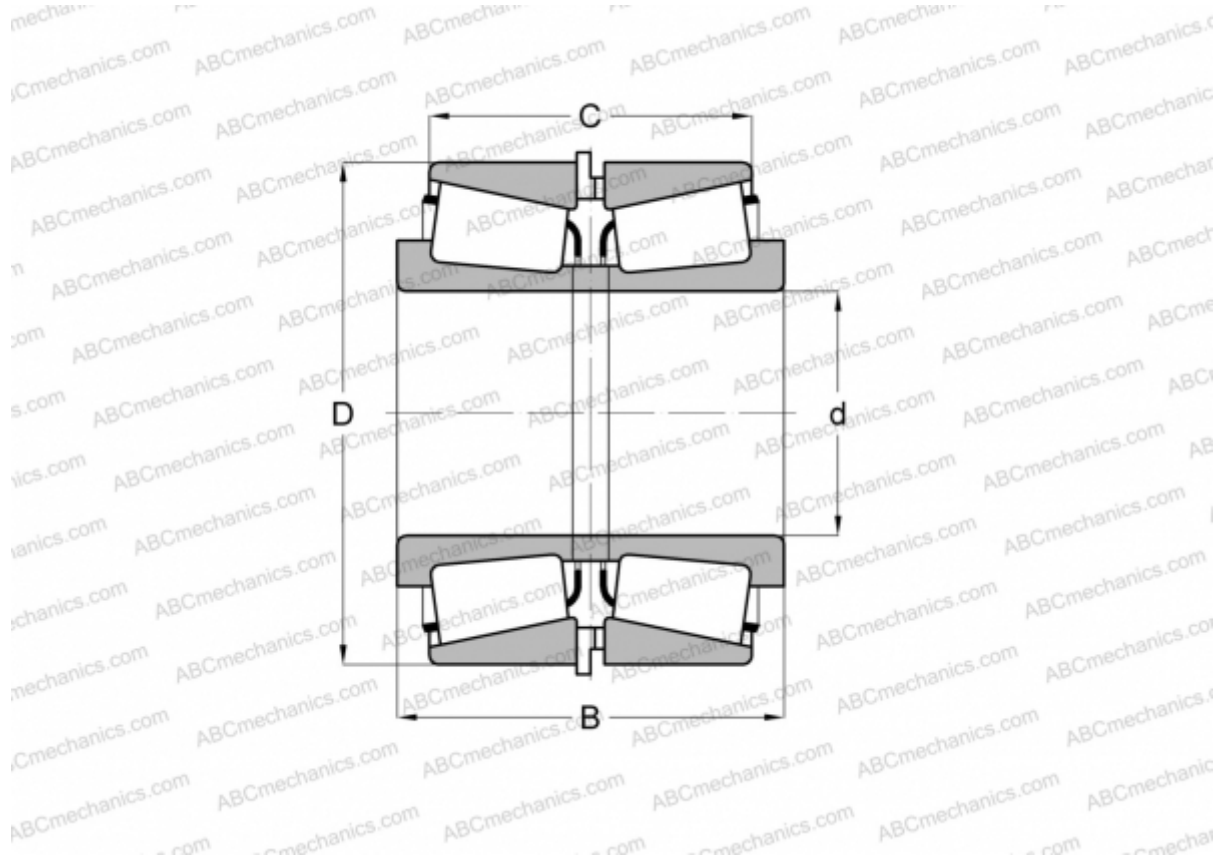

X32007X/Y32007X + JX3505A/JYH6205R

TIMKEN

Tapered roller bearings

TYPE: Roller bearings, Tapered, Tapered roller bearing assembly, Type 2TS-IM (X-mounting), two single row bearing with inner and outer distance rings

Technical specification

DIMENSIONS, MM

d	35,000
D	62,000
B	40,575
C	32,575

WEIGHT, KG 0,490

MANUFACTURER [TIMKEN](#)