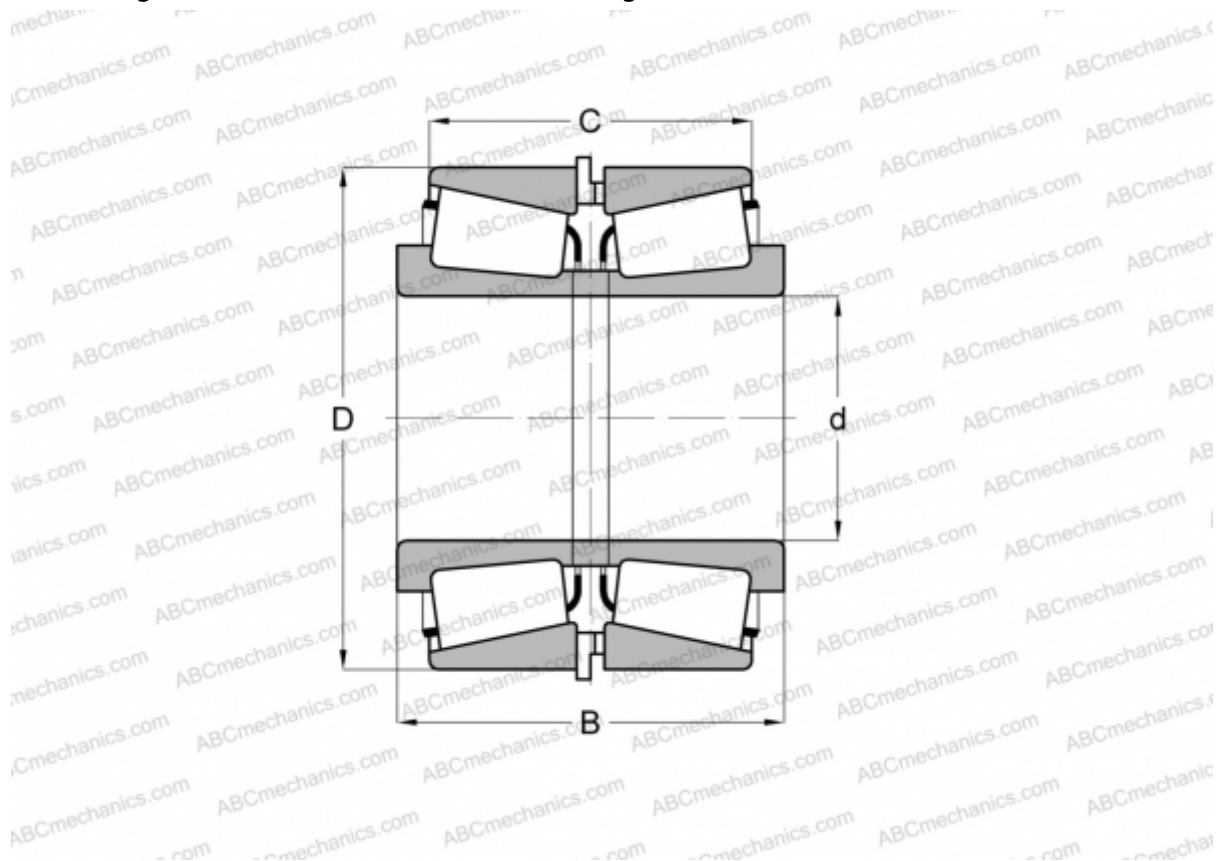

## LM603049/LM603011 + LM603049XB TIMKEN

Tapered roller bearings

TYPE: Roller bearings, Tapered, Tapered roller bearing assembly, Type 2TS-IM (X-mounting), two single row bearing with inner and outer distance rings

### Technical specification

#### DIMENSIONS, MM

d	45,242
D	77,788
B	43,647
C	34,122

**WEIGHT, KG** 0,790

**MANUFACTURER** [TIMKEN](#)