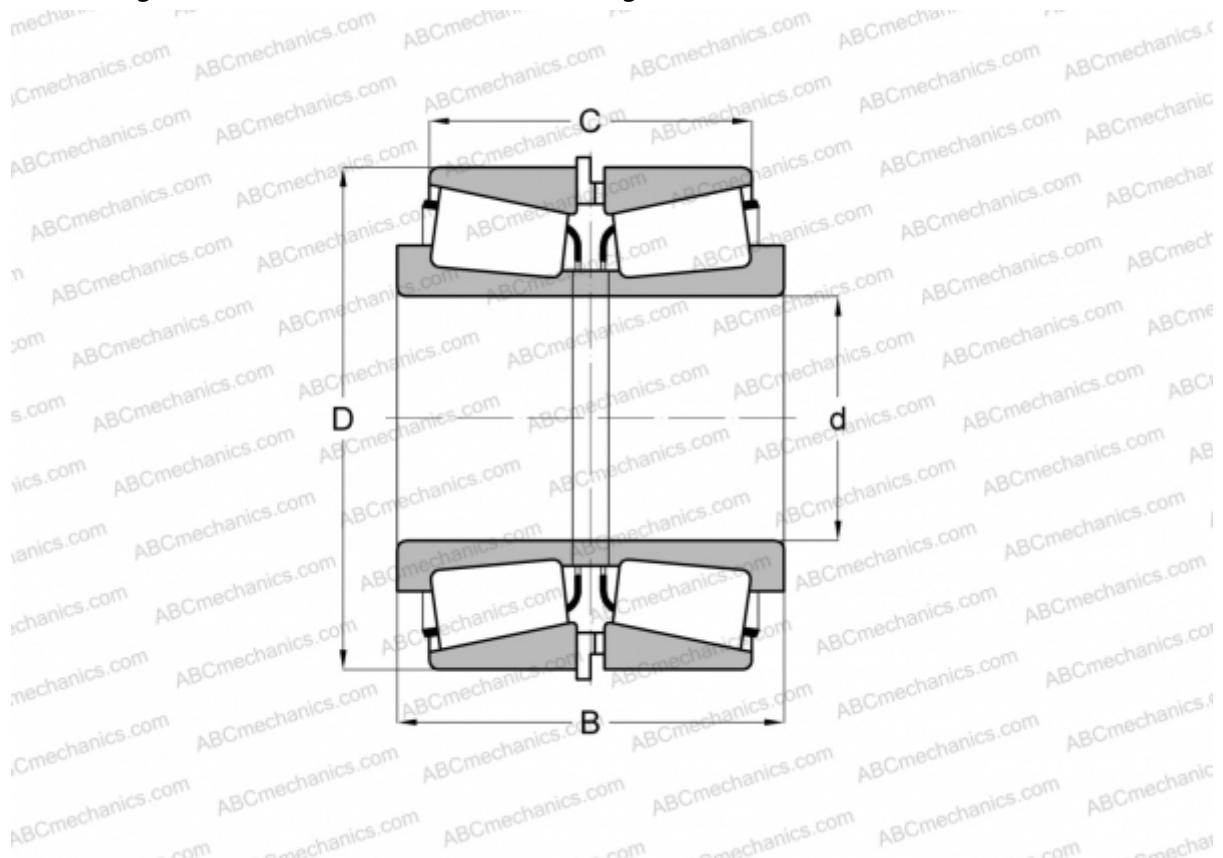

## 28580/28523 + X1S-28580 TIMKEN

Tapered roller bearings

TYPE: Roller bearings, Tapered, Tapered roller bearing assembly, Type 2TS-IM (X-mounting), two single row bearing with inner and outer distance rings

### Technical specification

#### DIMENSIONS, MM

|   |        |
|---|--------|
| d | 50,800 |
| D | 92,075 |
| B | 55,560 |
| C | 46,035 |

**WEIGHT, KG** 1,560

**MANUFACTURER** [TIMKEN](#)