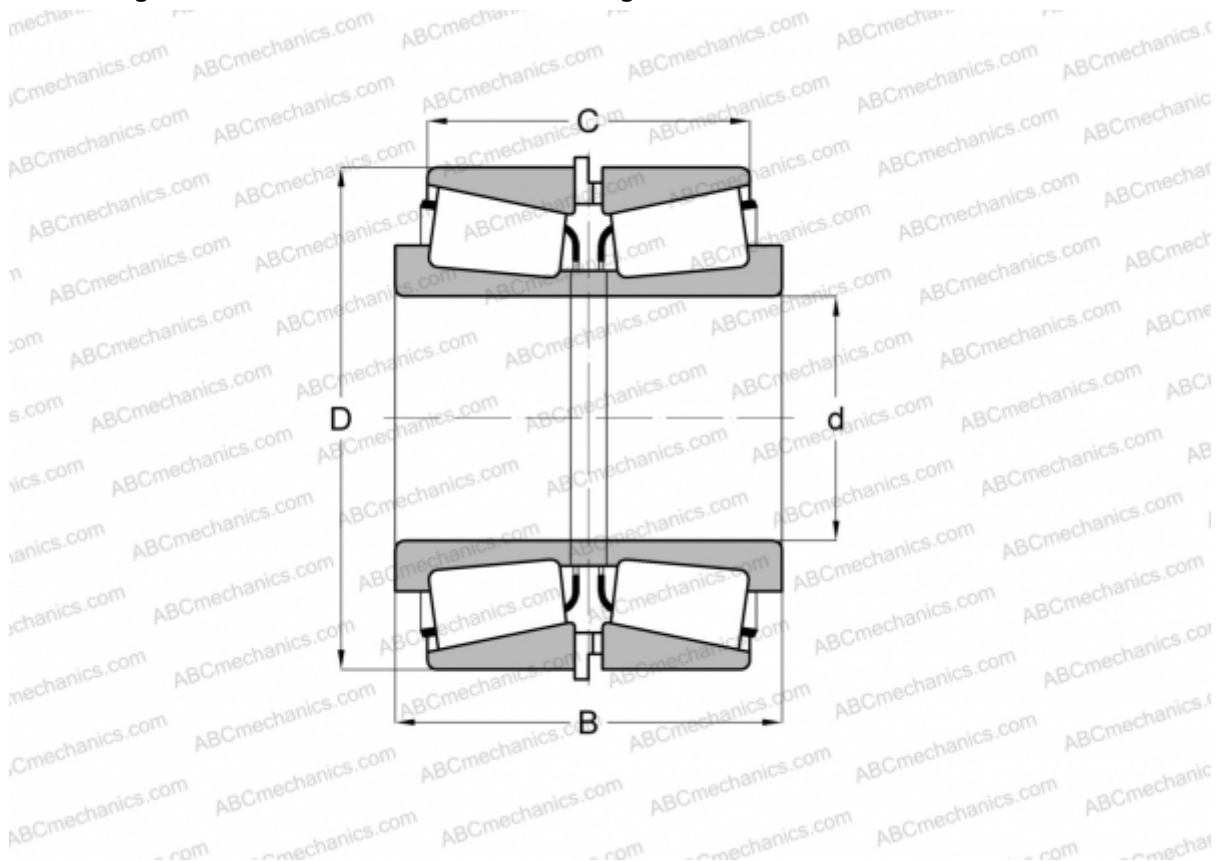

## 3979/3925 + X4S-3979/Y1S-3920 TIMKEN

Tapered roller bearings

TYPE: Roller bearings, Tapered, Tapered roller bearing assembly, Type 2TS-IM (X-mounting), two single row bearing with inner and outer distance rings

### Technical specification

#### DIMENSIONS, MM

|   |         |
|---|---------|
| d | 57,150  |
| D | 112,712 |
| B | 69,850  |
| C | 57,150  |

**WEIGHT, KG** 3,000

**MANUFACTURER** [TIMKEN](#)