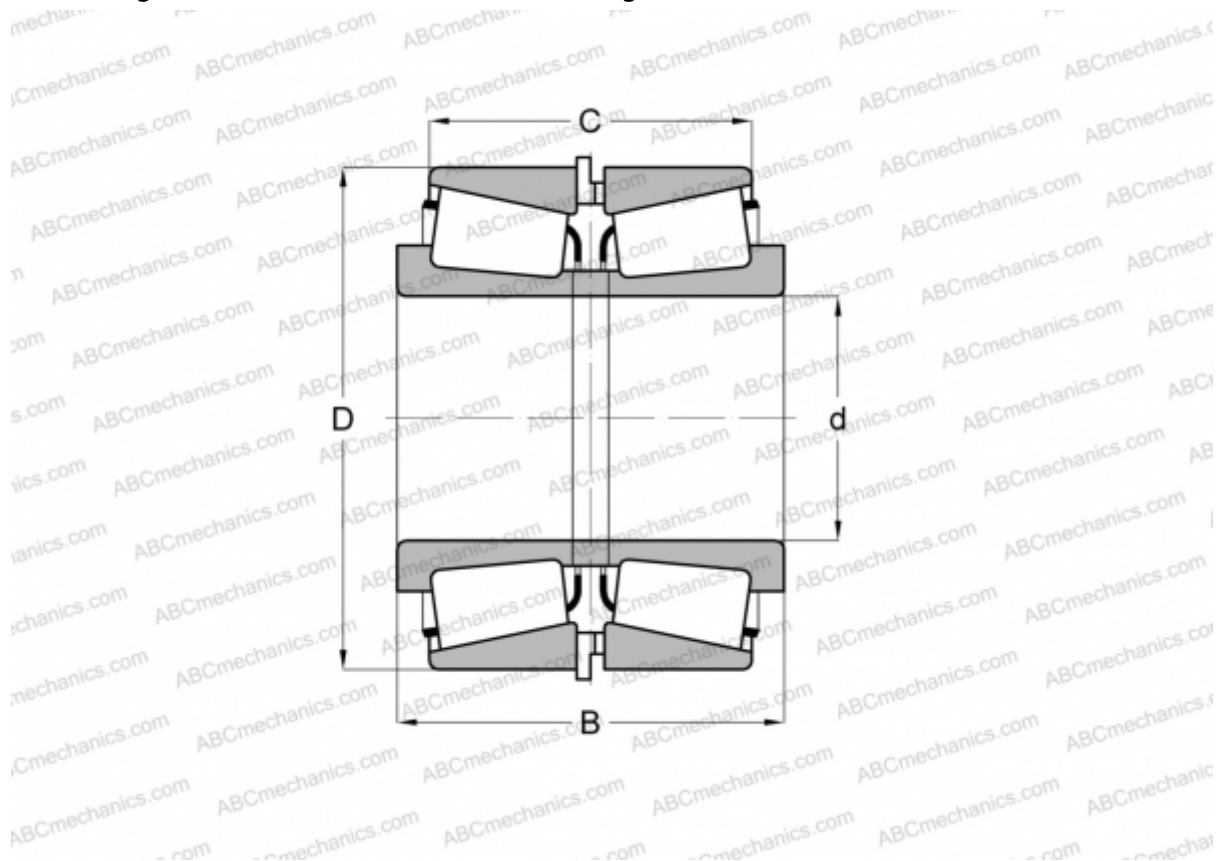

## 3984/3920 + X1S-3984/Y1S-3920 TIMKEN

Tapered roller bearings

TYPE: Roller bearings, Tapered, Tapered roller bearing assembly, Type 2TS-IM (X-mounting), two single row bearing with inner and outer distance rings

### Technical specification

#### DIMENSIONS, MM

|   |         |
|---|---------|
| d | 66,675  |
| D | 112,712 |
| B | 69,850  |
| C | 57,150  |

**WEIGHT, KG** 2,510

**MANUFACTURER** [TIMKEN](#)