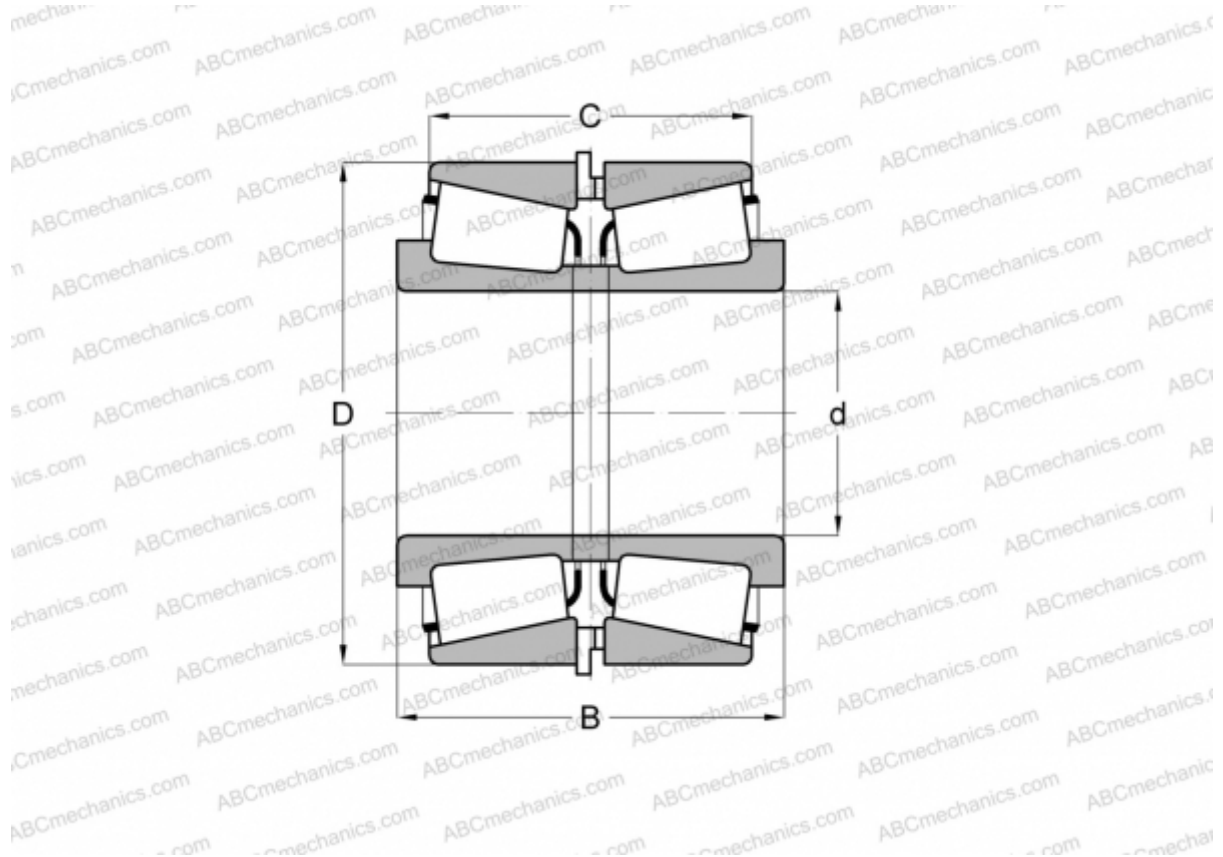

## HH221431/HH221410 + HH221431XA/HH221410EE TIMKEN

Tapered roller bearings

TYPE: Roller bearings, Tapered, Tapered roller bearing assembly, Type 2TS-IM (X-mounting), two single row bearing with inner and outer distance rings

### Technical specification

#### DIMENSIONS, MM

d	79,375
D	190,500
B	127,000
C	104,775

**WEIGHT, KG** 17,640

**MANUFACTURER** [TIMKEN](#)