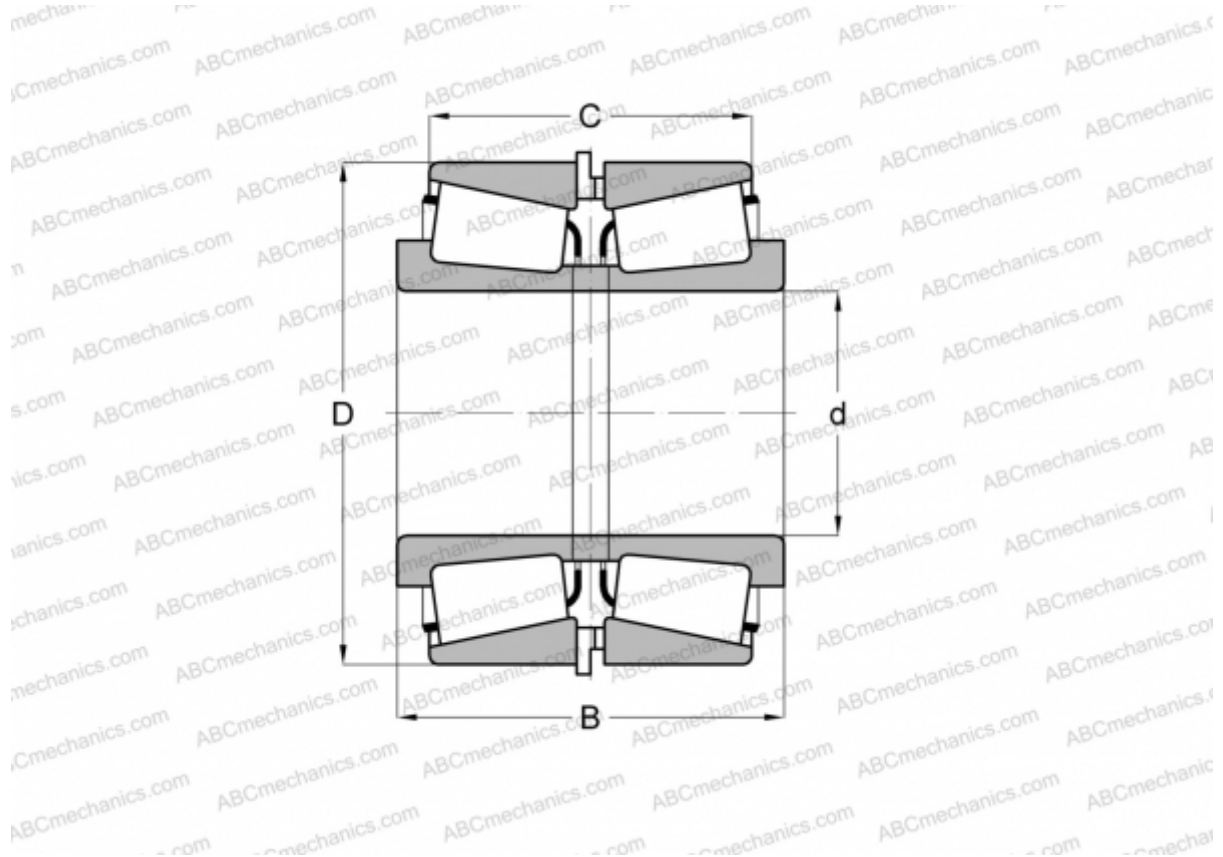

JHM318448/JHM318410 + JX9039A/JYH15539RSR TIMKEN

Tapered roller bearings

TYPE: Roller bearings, Tapered, Tapered roller bearing assembly, Type 2TS-IM (X-mounting), two single row bearing with inner and outer distance rings

Technical specification

DIMENSIONS, MM

| | |
|---|---------|
| d | 90,000 |
| D | 155,000 |
| B | 127,000 |
| C | 110,000 |

WEIGHT, KG 8,360

MANUFACTURER [TIMKEN](#)