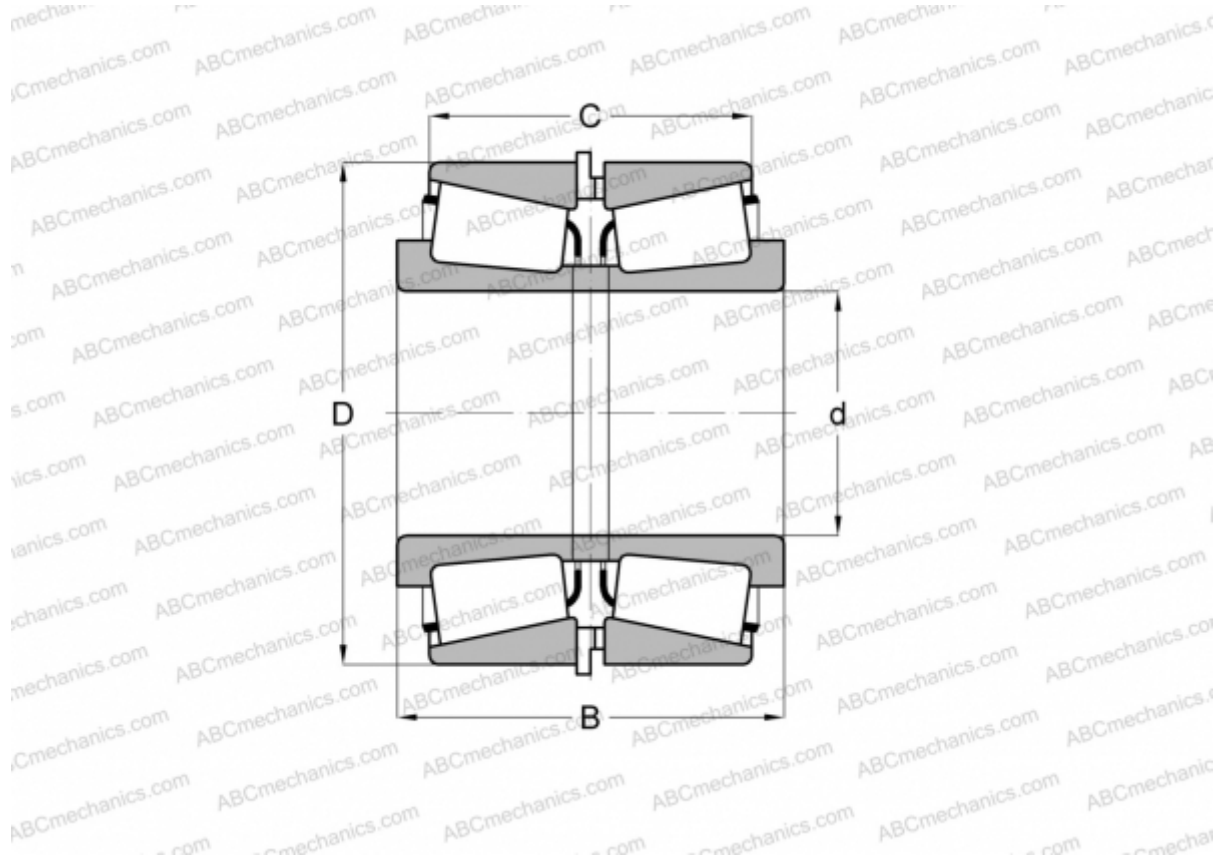

### TIMKEN

Tapered roller bearings

TYPE: Roller bearings, Tapered, Tapered roller bearing assembly, Type 2TS-IM (X-mounting), two single row bearing with inner and outer distance rings

#### DIMENSIONS, MM

d	100,000
D	180,000
B	86,500
C	70,500

**WEIGHT, KG** 8,210

**MANUFACTURER** [TIMKEN](#)