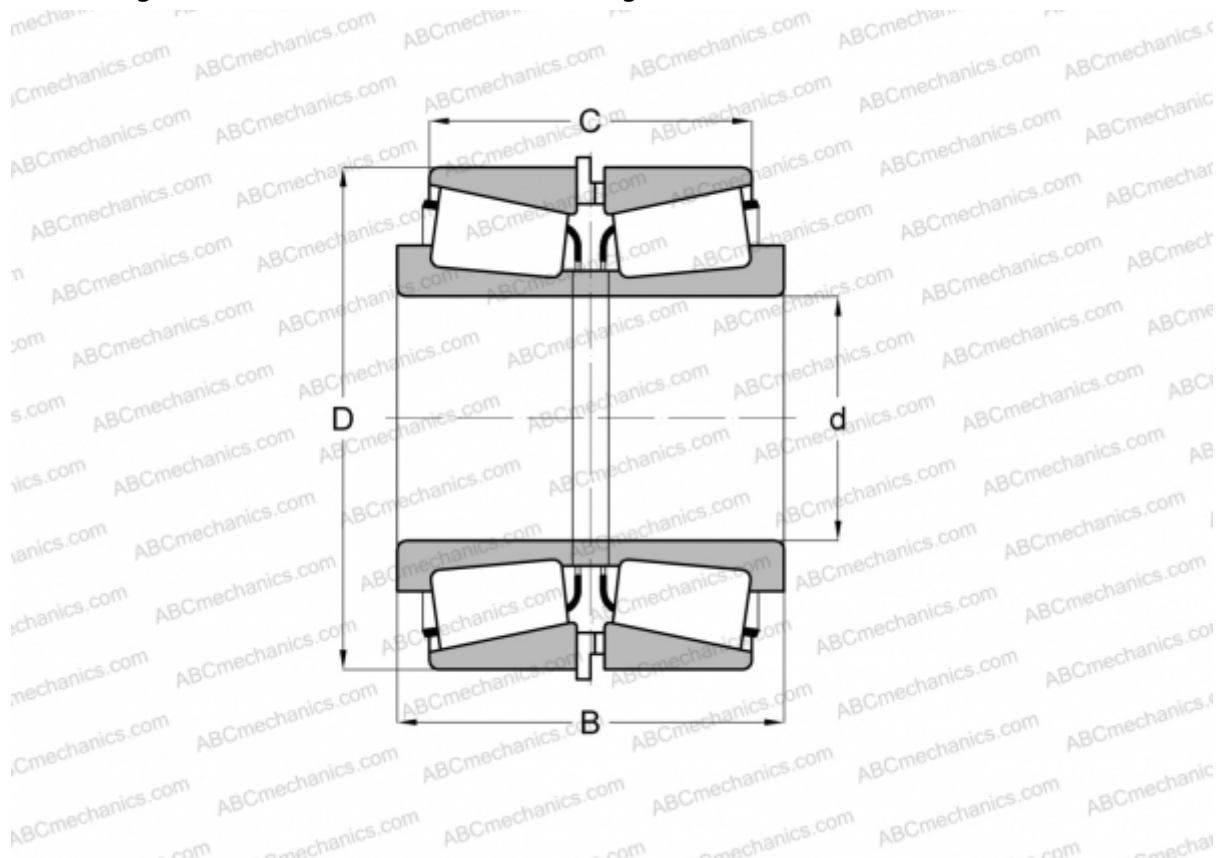

687/672 + X2S-687/Y5S-672 TIMKEN

Tapered roller bearings

TYPE: Roller bearings, Tapered, Tapered roller bearing assembly, Type 2TS-IM (X-mounting), two single row bearing with inner and outer distance rings

Technical specification

DIMENSIONS, MM

d	101,600
D	168,275
B	183,718
C	161,493

WEIGHT, KG 12,460

MANUFACTURER [TIMKEN](#)