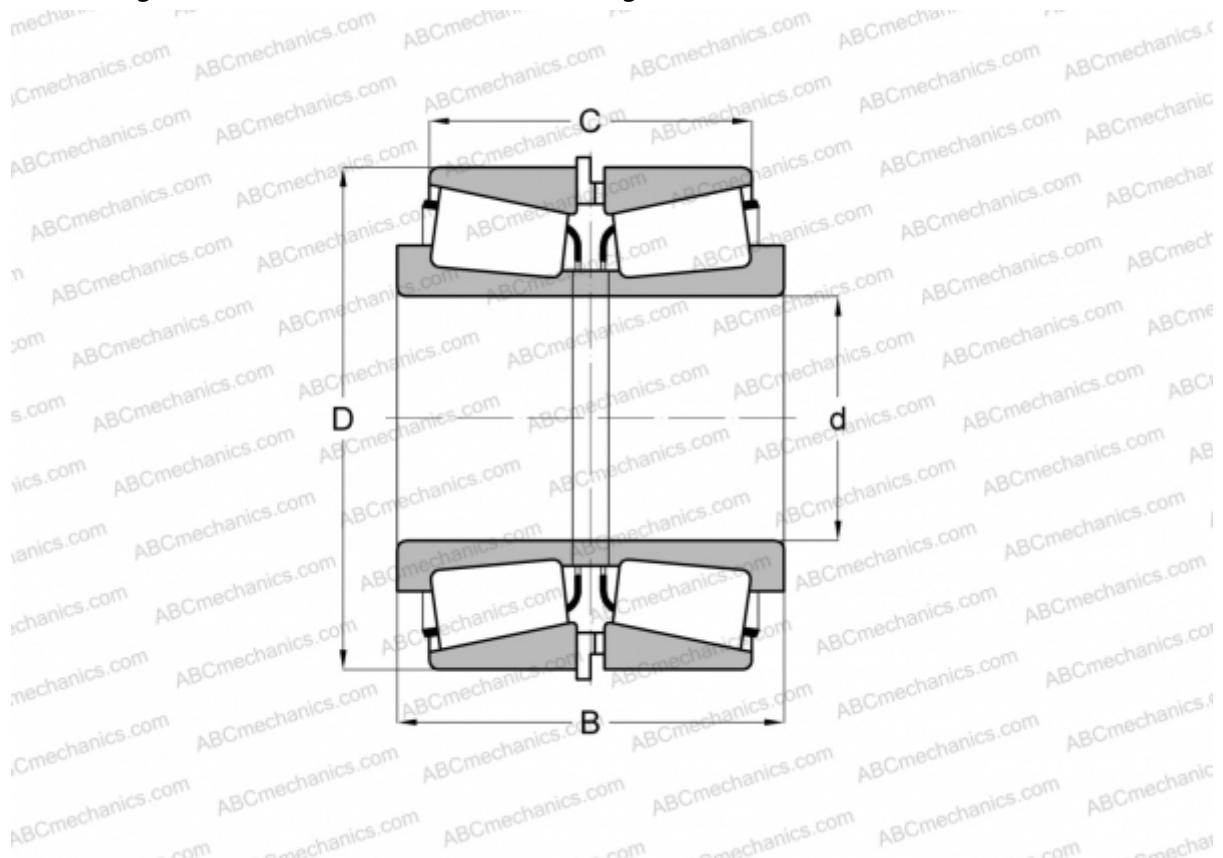

861/854 + X8S-861/Y12S-854 TIMKEN

Tapered roller bearings

TYPE: Roller bearings, Tapered, Tapered roller bearing assembly, Type 2TS-IM (X-mounting), two single row bearing with inner and outer distance rings

Technical specification

DIMENSIONS, MM

d	101,600
D	190,500
B	153,416
C	128,016

WEIGHT, KG 16,580

MANUFACTURER [TIMKEN](#)