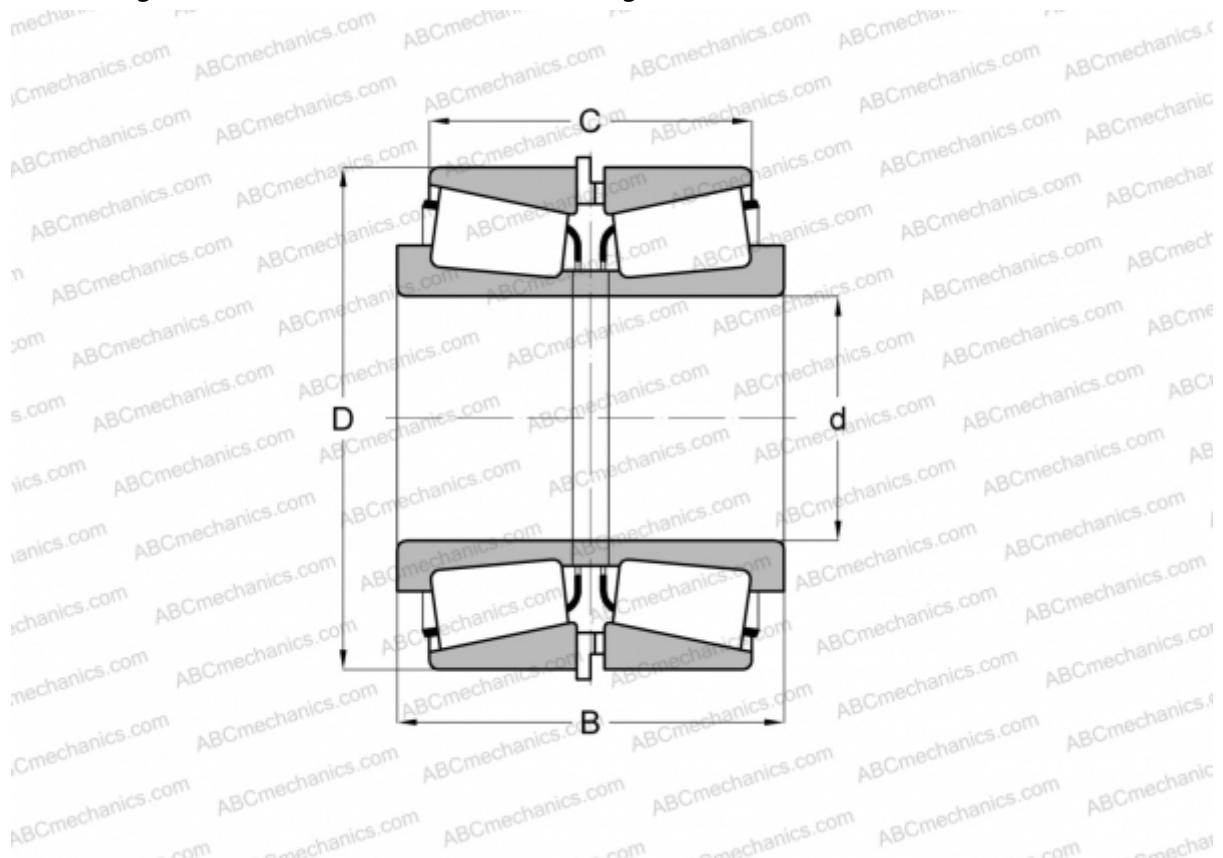

## 861/854 + X9S-861/Y14S-854 TIMKEN

Tapered roller bearings

TYPE: Roller bearings, Tapered, Tapered roller bearing assembly, Type 2TS-IM (X-mounting), two single row bearing with inner and outer distance rings

### Technical specification

#### DIMENSIONS, MM

d	101,600
D	190,500
B	157,836
C	132,436

**WEIGHT, KG** 17,050

**MANUFACTURER** [TIMKEN](#)