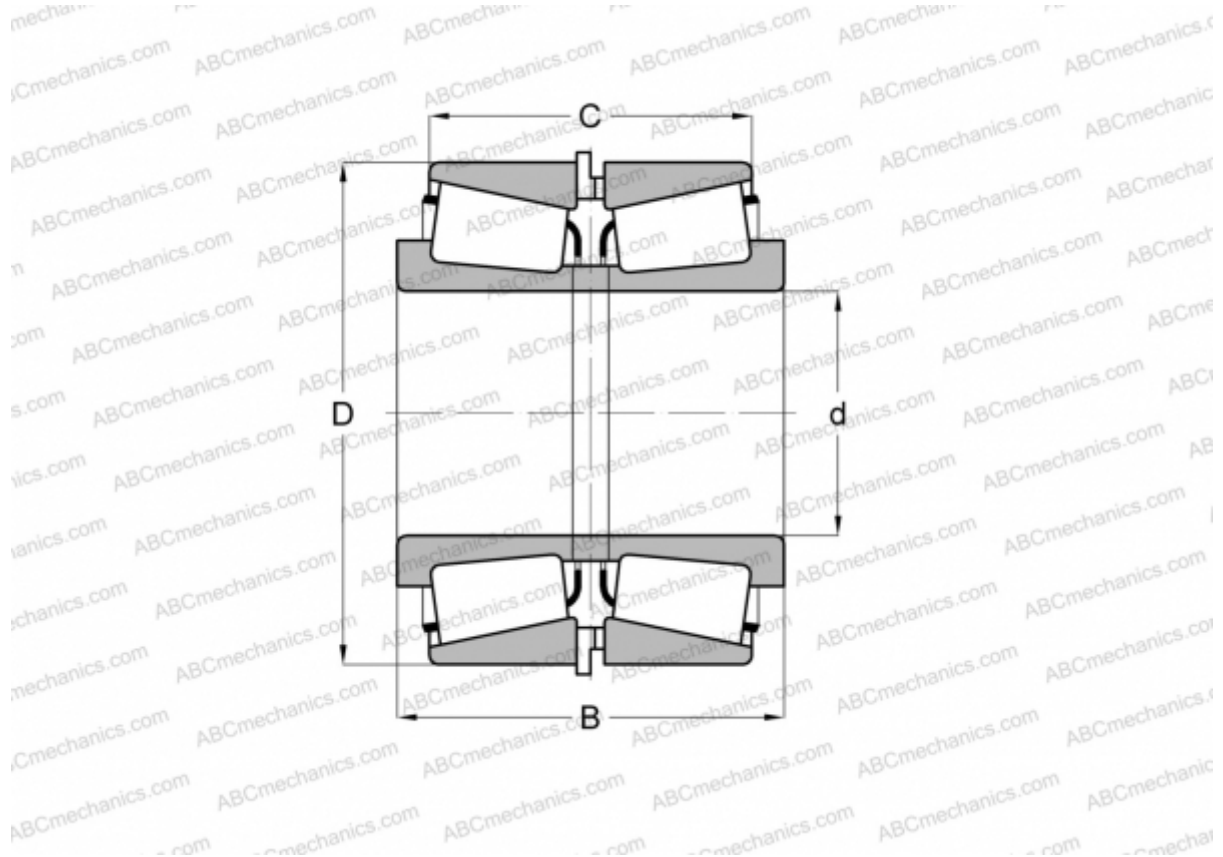

## LL521849C/LL521811 + LL521849XB/LL521811EA TIMKEN

Tapered roller bearings

TYPE: Roller bearings, Tapered, Tapered roller bearing assembly, Type 2TS-IM (X-mounting), two single row bearing with inner and outer distance rings

### Technical specification

#### DIMENSIONS, MM

d	107,950
D	142,083
B	41,935
C	34,001

**WEIGHT, KG** 1,480

**MANUFACTURER** [TIMKEN](#)