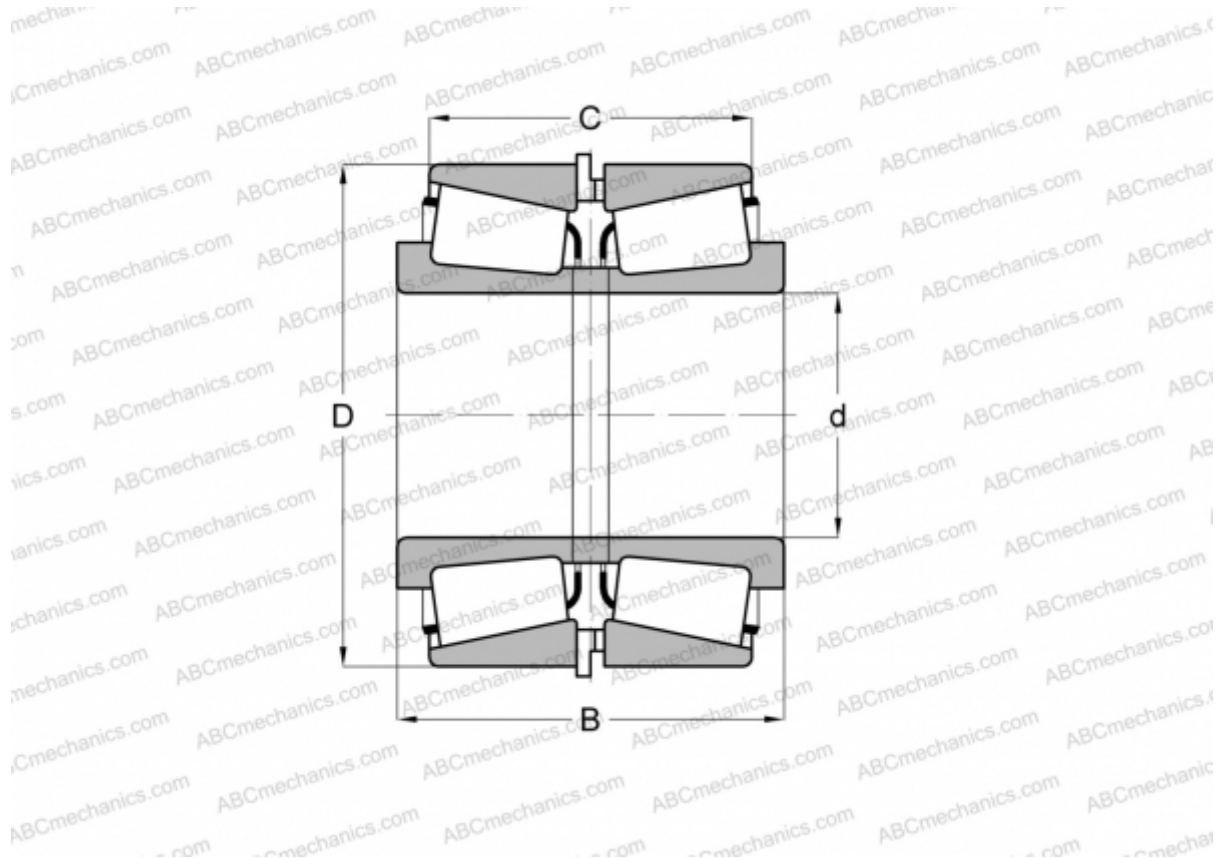

X32224M/Y32224M + JX12030AM/JY21523RM

TIMKEN

Tapered roller bearings

TYPE: Roller bearings, Tapered, Tapered roller bearing assembly, Type 2TS-IM (X-mounting), two single row bearing with inner and outer distance rings

Technical specification

DIMENSIONS, MM

d	120,000
D	215,000
B	146,000
C	123,000

WEIGHT, KG 20,520

MANUFACTURER [TIMKEN](#)