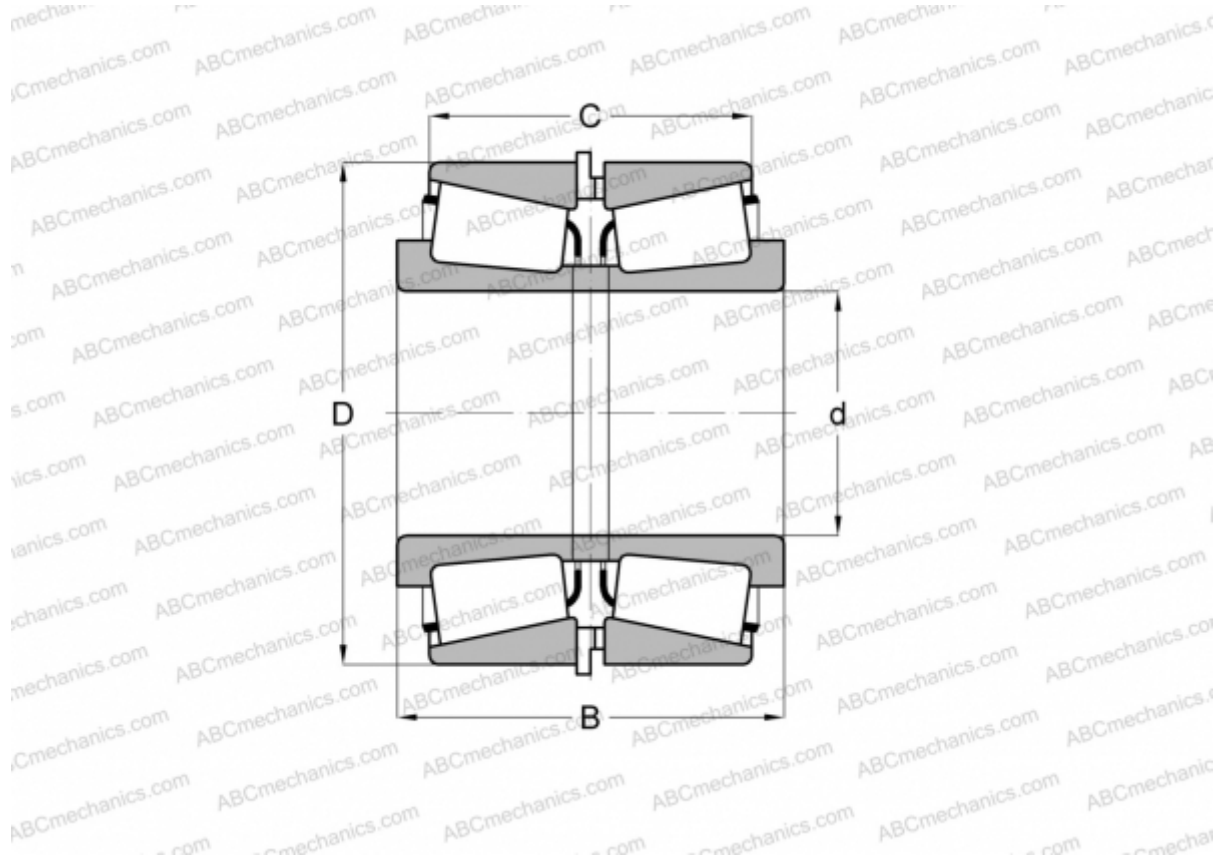

### TIMKEN

Tapered roller bearings

TYPE: Roller bearings, Tapered, Tapered roller bearing assembly, Type 2TS-IM (X-mounting), two single row bearing with inner and outer distance rings

#### DIMENSIONS, MM

d	130,000
D	230,000
B	149,500
C	122,000

**WEIGHT, KG** 24,070

**MANUFACTURER** [TIMKEN](#)