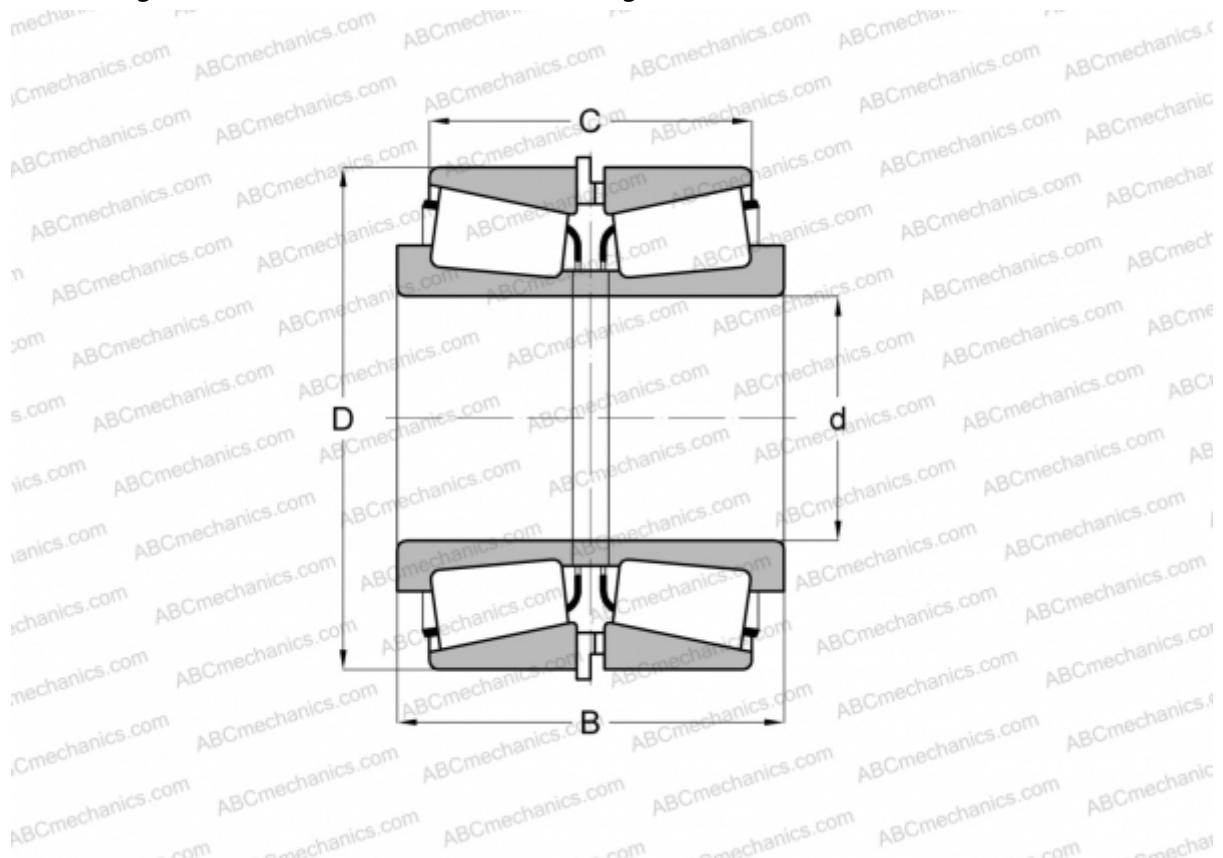

## 898/892 + X4S-898/Y5S-892 TIMKEN

Tapered roller bearings

TYPE: Roller bearings, Tapered, Tapered roller bearing assembly, Type 2TS-IM (X-mounting), two single row bearing with inner and outer distance rings

### Technical specification

#### DIMENSIONS, MM

d	139,700
D	228,600
B	123,825
C	98,425

**WEIGHT, KG** 18,150

**MANUFACTURER** [TIMKEN](#)