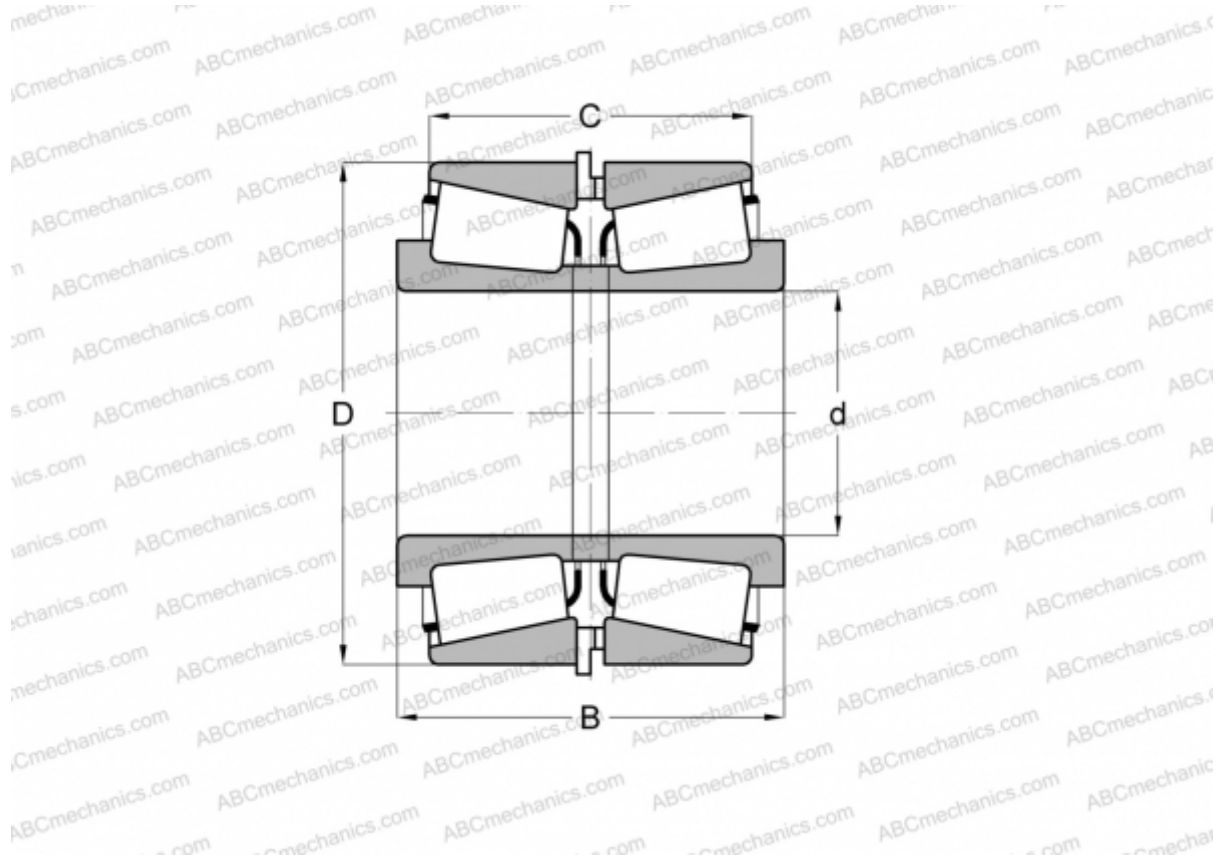

EE750558/751200 + X1S-750558/Y5S-751200

TIMKEN

Tapered roller bearings

TYPE: Roller bearings, Tapered, Tapered roller bearing assembly, Type 2TS-IM (X-mounting), two single row bearing with inner and outer distance rings

Technical specification

DIMENSIONS, MM

d	139,700
D	304,800
B	212,725
C	174,625

WEIGHT, KG 57,830

MANUFACTURER [TIMKEN](#)