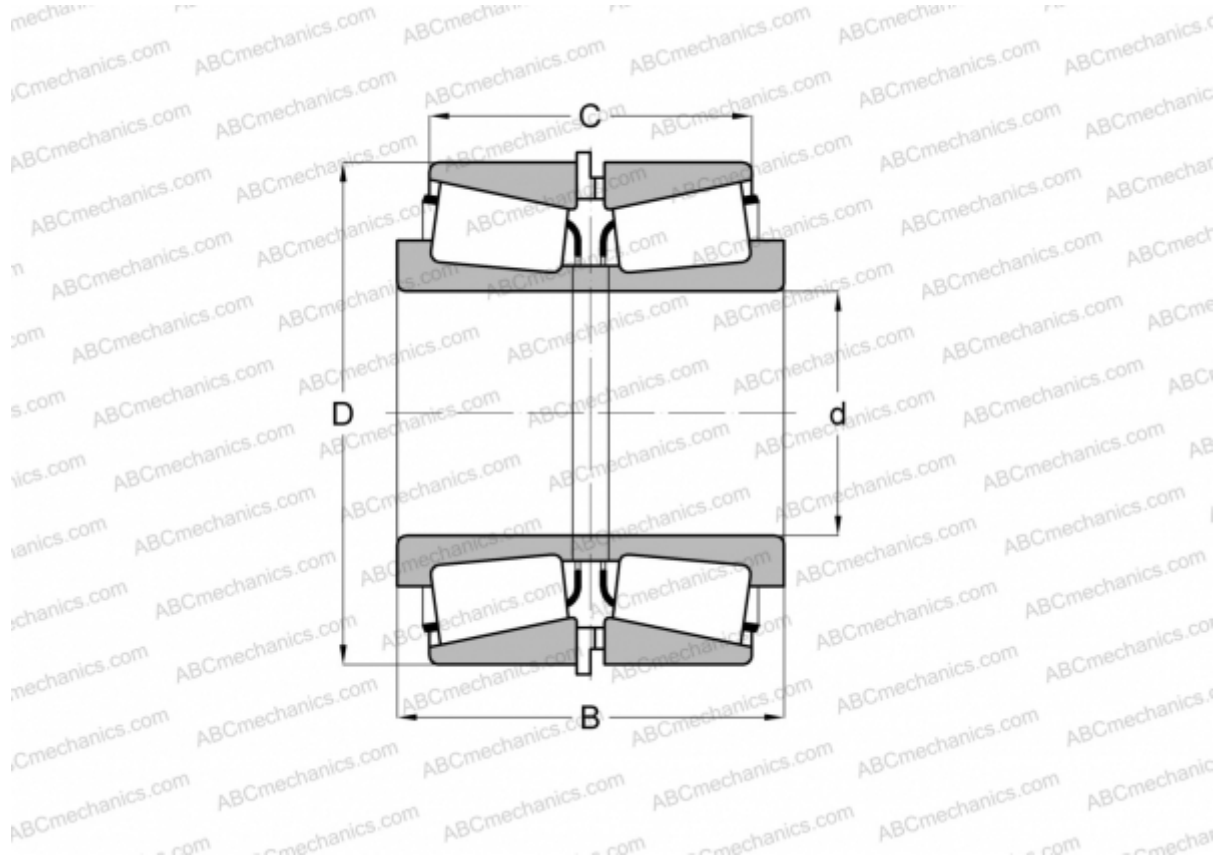

### TIMKEN

Tapered roller bearings

TYPE: Roller bearings, Tapered, Tapered roller bearing assembly, Type 2TS-IM (X-mounting), two single row bearing with inner and outer distance rings

#### DIMENSIONS, MM

d	168,275
D	342,900
B	180,975
C	117,475

**WEIGHT, KG** 67,710

**MANUFACTURER** [TIMKEN](#)