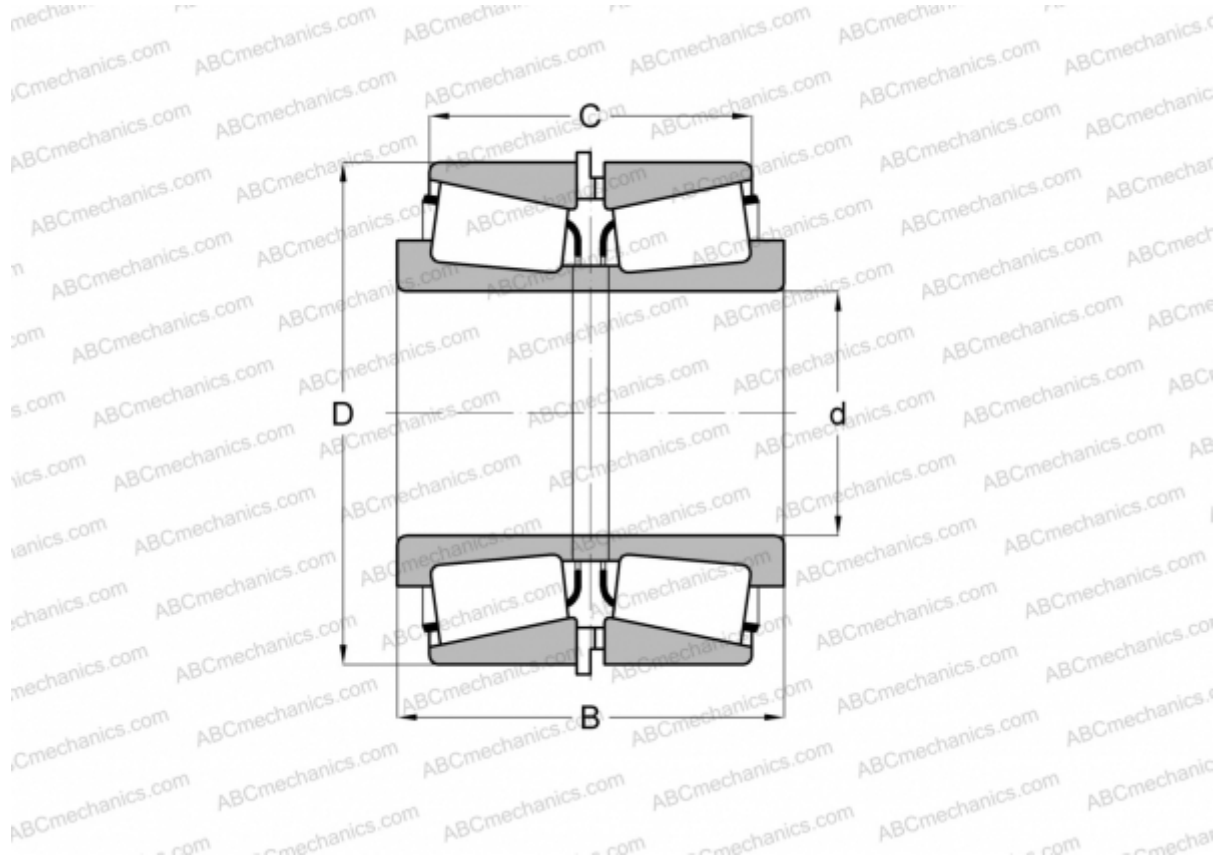

### TIMKEN

Tapered roller bearings

TYPE: Roller bearings, Tapered, Tapered roller bearing assembly, Type 2TS-IM (X-mounting), two single row bearing with inner and outer distance rings

#### DIMENSIONS, MM

d	174,625
D	298,450
B	185,738
C	147,638

**WEIGHT, KG** 48,040

**MANUFACTURER** [TIMKEN](#)