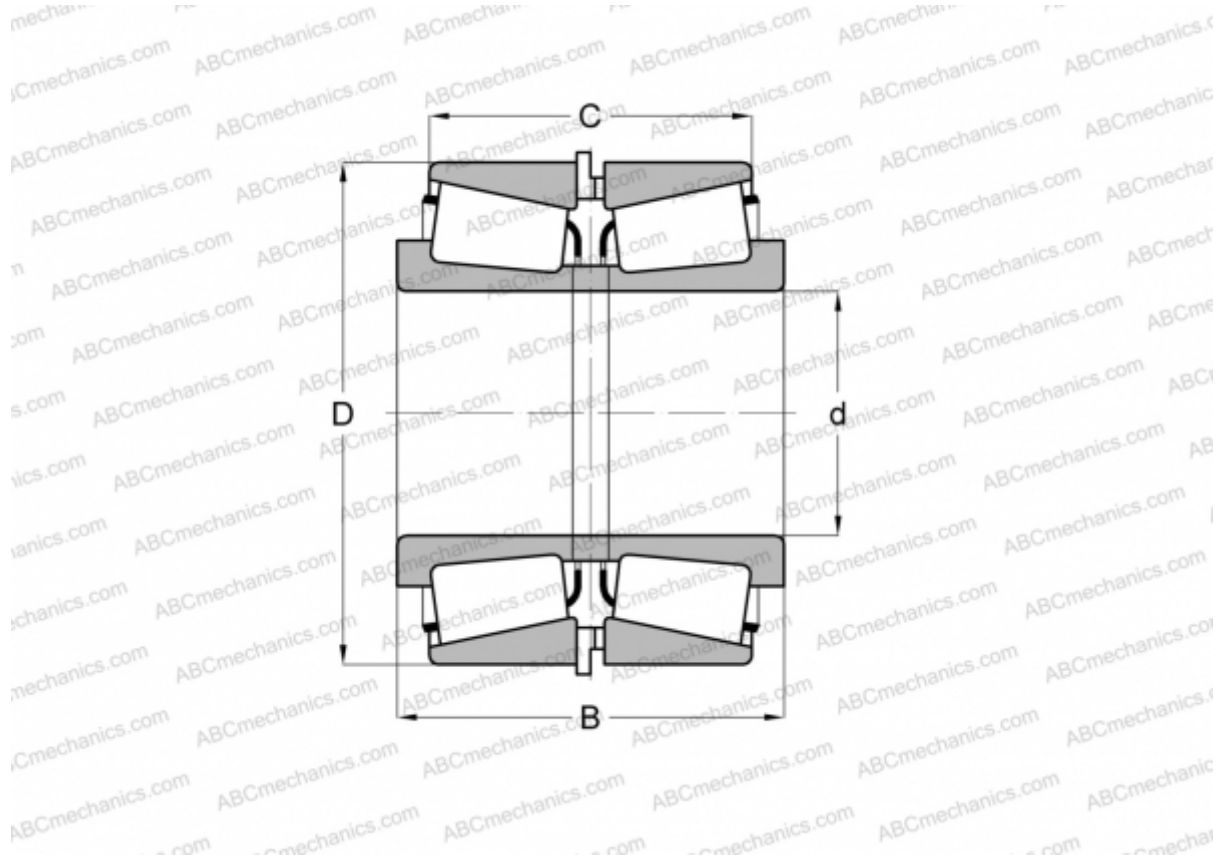

EE607070/607140 + X2S-607070/Y4S-607140

TIMKEN

Tapered roller bearings

TYPE: Roller bearings, Tapered, Tapered roller bearing assembly, Type 2TS-IM (X-mounting), two single row bearing with inner and outer distance rings

Technical specification

DIMENSIONS, MM

d	177,800
D	355,600
B	190,500
C	139,700

WEIGHT, KG 77,380

MANUFACTURER [TIMKEN](#)