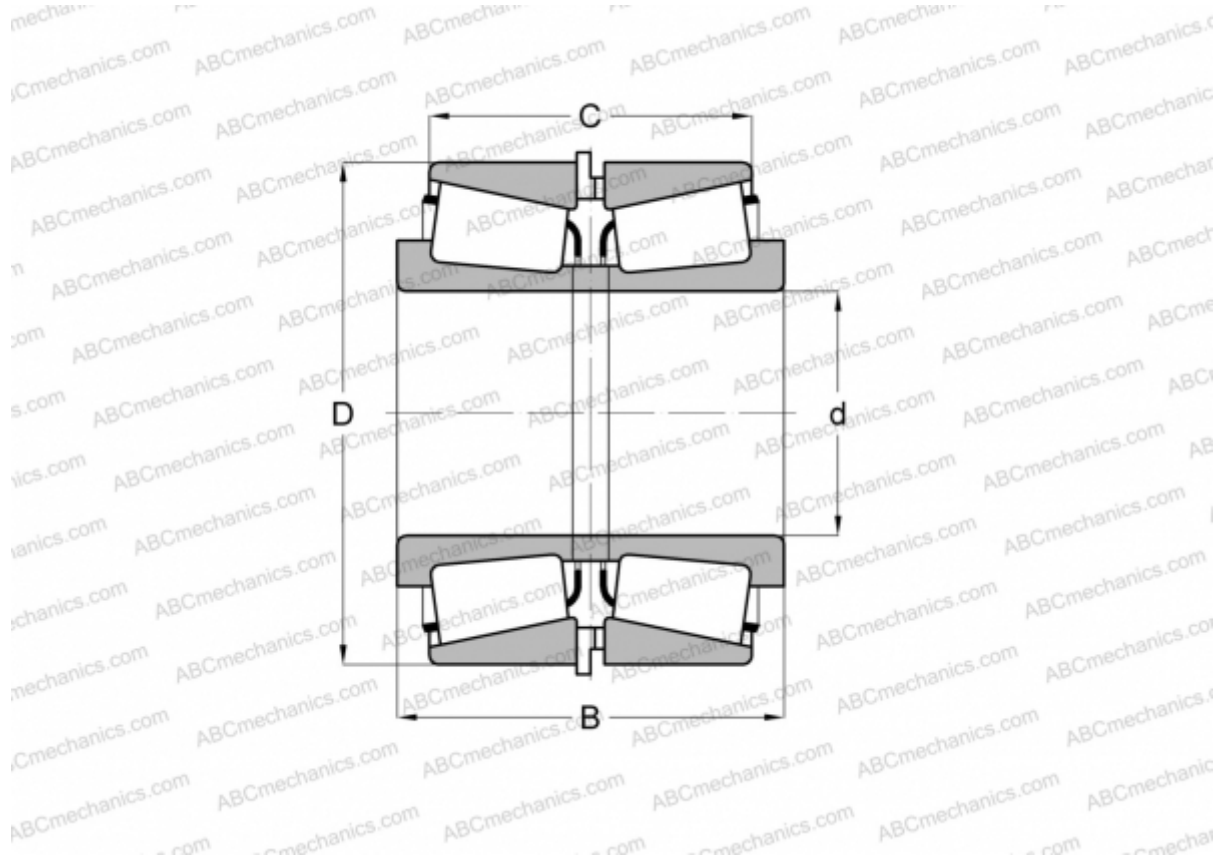

### TIMKEN

Tapered roller bearings

TYPE: Roller bearings, Tapered, Tapered roller bearing assembly, Type 2TS-IM (X-mounting), two single row bearing with inner and outer distance rings

#### DIMENSIONS, MM

d	177,800
D	428,625
B	228,600
C	139,700

**WEIGHT, KG** 140,040

**MANUFACTURER** [TIMKEN](#)