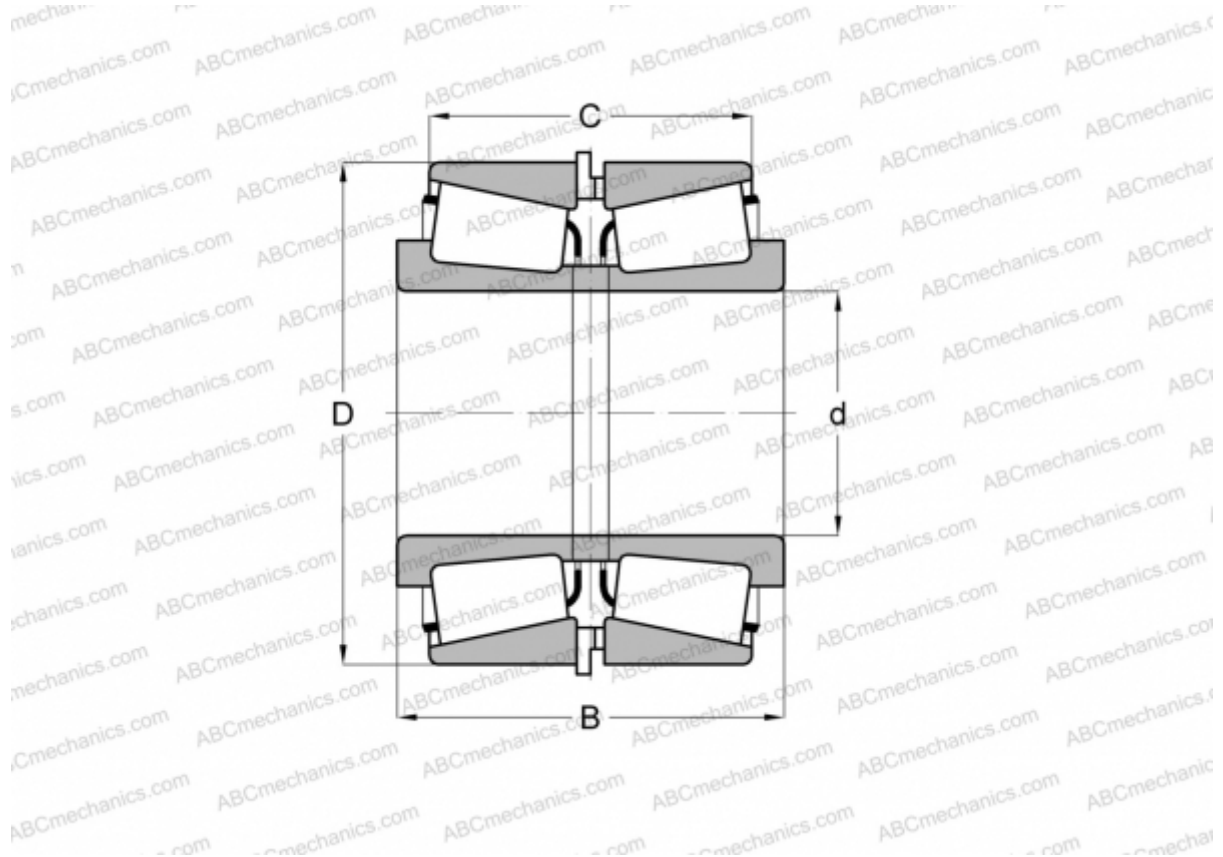

## HH840249/HH840210 + HH840249XA/HH840210EB TIMKEN

Tapered roller bearings

TYPE: Roller bearings, Tapered, Tapered roller bearing assembly, Type 2TS-IM (X-mounting), two single row bearing with inner and outer distance rings

### Technical specification

#### DIMENSIONS, MM

d	190,500
D	336,550
B	209,550
C	158,750

**WEIGHT, KG** 73,980

**MANUFACTURER** [TIMKEN](#)