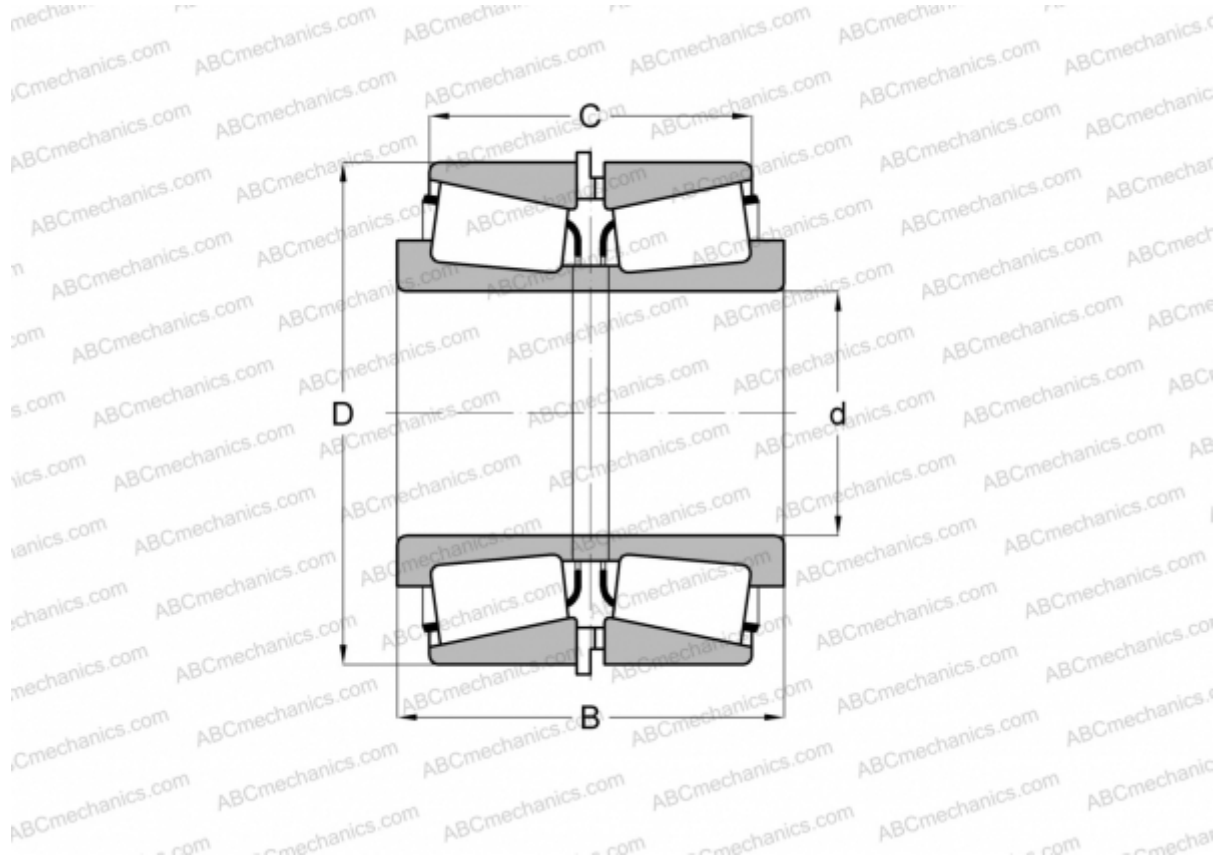

### TIMKEN

Tapered roller bearings

TYPE: Roller bearings, Tapered, Tapered roller bearing assembly, Type 2TS-IM (X-mounting), two single row bearing with inner and outer distance rings

#### DIMENSIONS, MM

d	190,500
D	428,625
B	228,600
C	139,700

**WEIGHT, KG** 134,550

**MANUFACTURER** [TIMKEN](#)