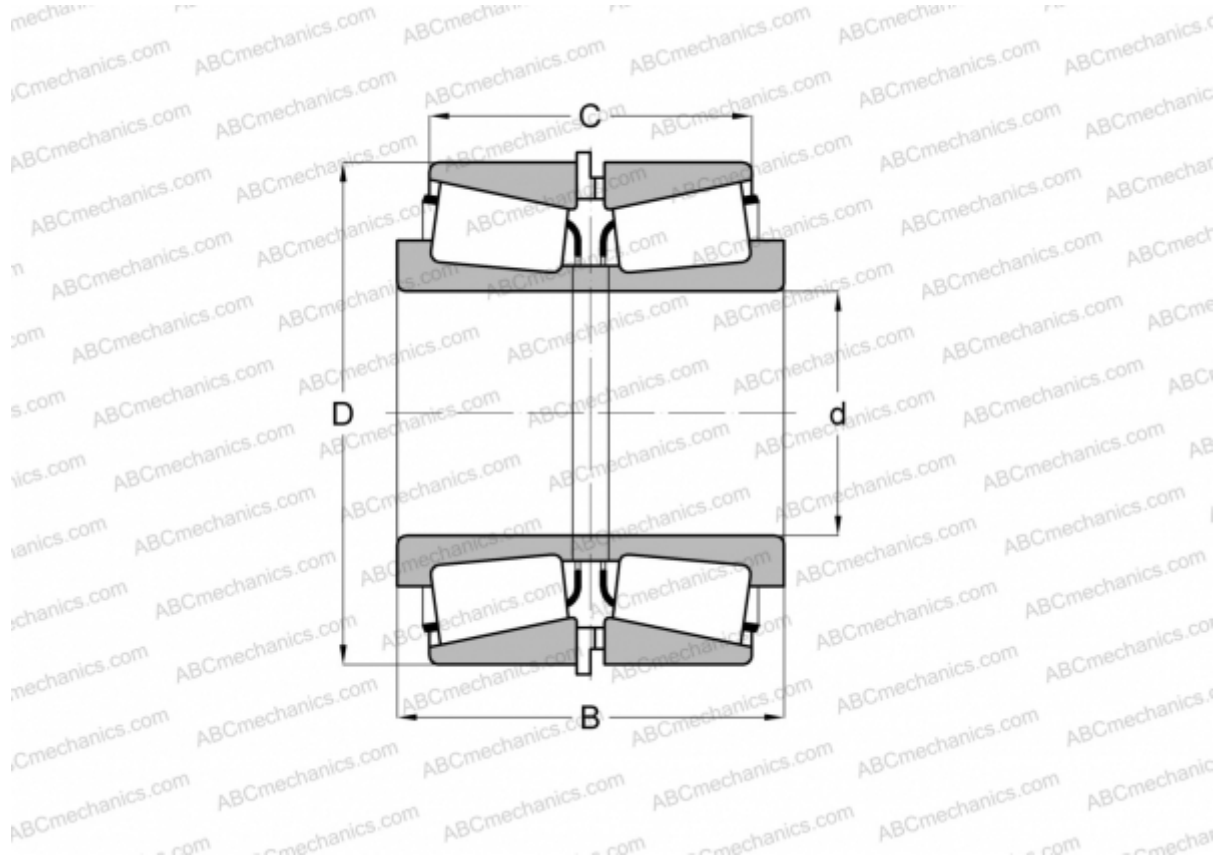

### TIMKEN

Tapered roller bearings

TYPE: Roller bearings, Tapered, Tapered roller bearing assembly, Type 2TS-IM (X-mounting), two single row bearing with inner and outer distance rings

#### DIMENSIONS, MM

d	203,200
D	482,600
B	260,350
C	171,450

**WEIGHT, KG** 208,600

**MANUFACTURER** [TIMKEN](#)