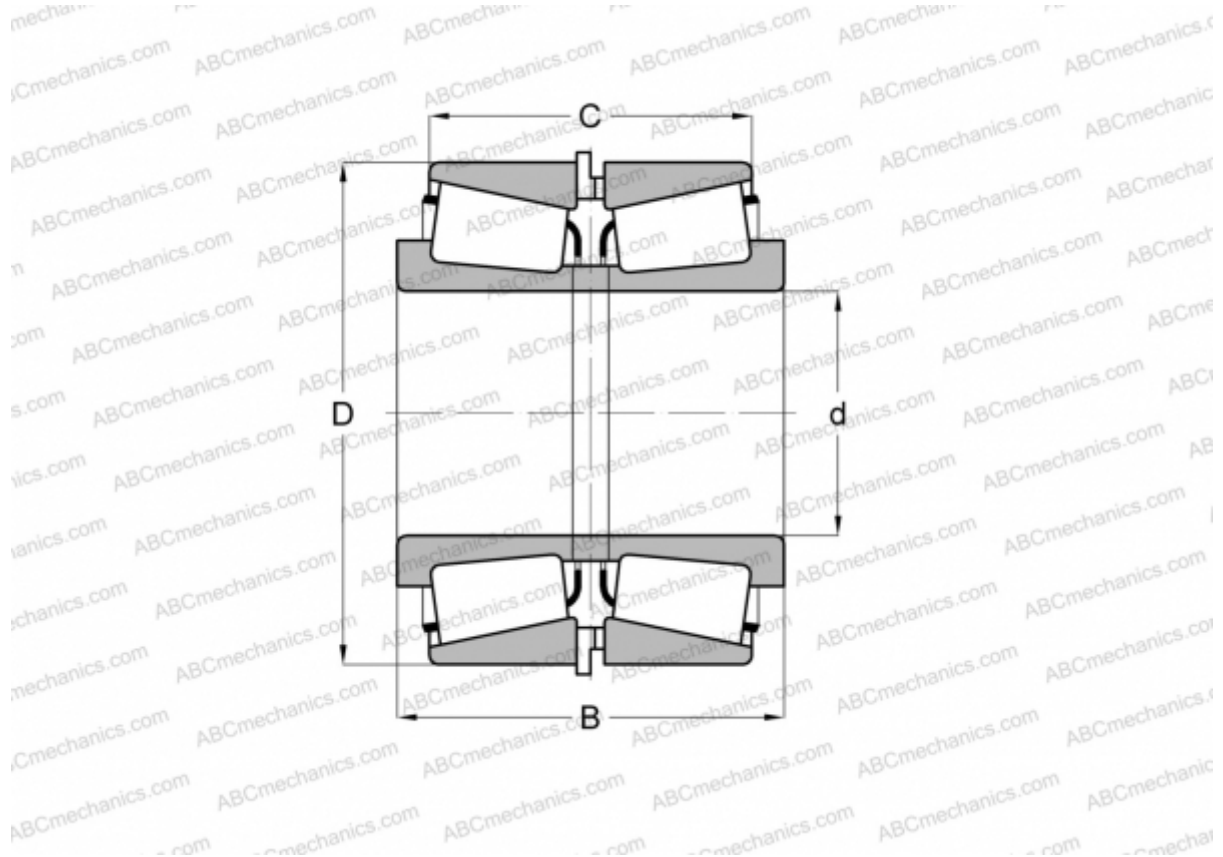

M249749AH/M249710 + M249749XS/M249710EW TIMKEN

Tapered roller bearings

TYPE: Roller bearings, Tapered, Tapered roller bearing assembly, Type 2TS-IM (X-mounting), two single row bearing with inner and outer distance rings

Technical specification

DIMENSIONS, MM

d	254,000
D	358,775
B	159,000
C	124,074

WEIGHT, KG 45,200

MANUFACTURER [TIMKEN](#)