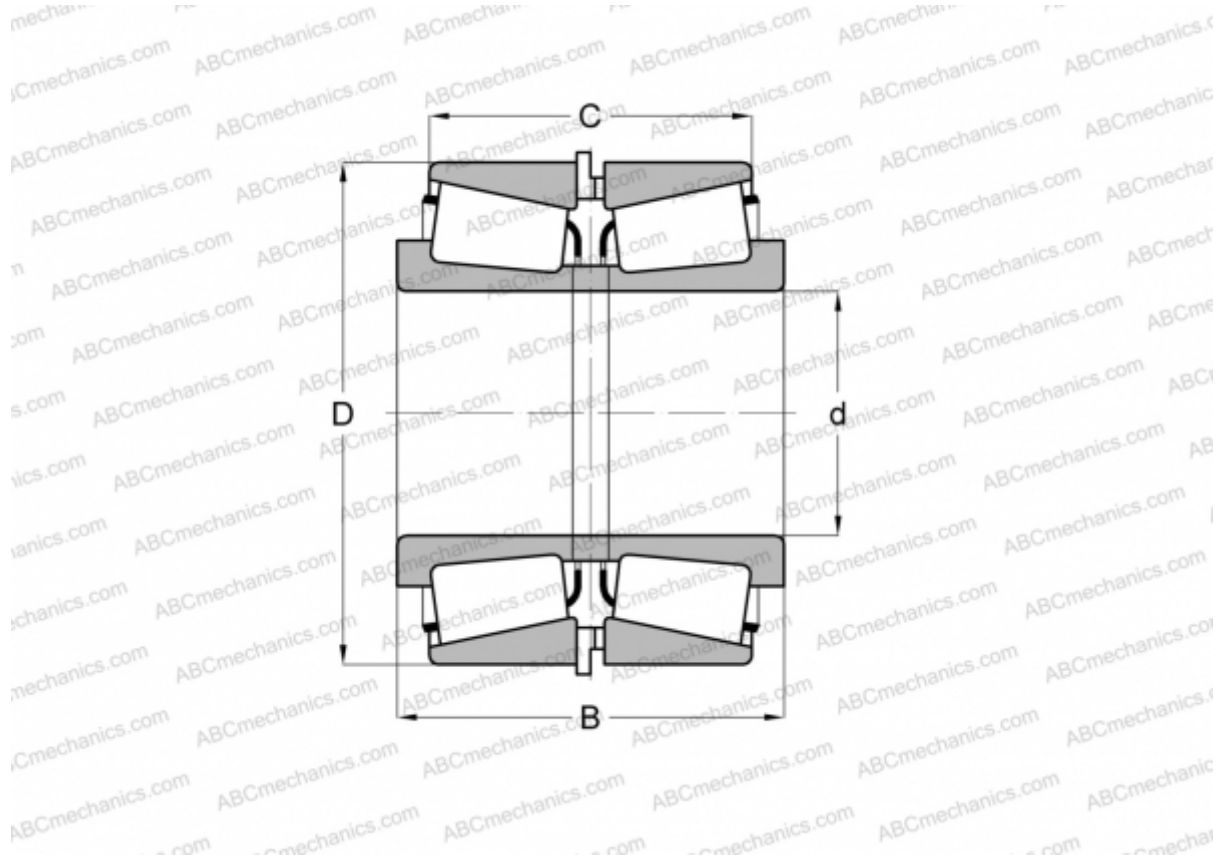

H852849/H852810 + H852849XA/H852810EA

TIMKEN

Tapered roller bearings

TYPE: Roller bearings, Tapered, Tapered roller bearing assembly, Type 2TS-IM (X-mounting), two single row bearing with inner and outer distance rings

Technical specification

DIMENSIONS, MM

d	266,700
D	444,500
B	266,700
C	203,200

WEIGHT, KG 153,670

MANUFACTURER [TIMKEN](#)