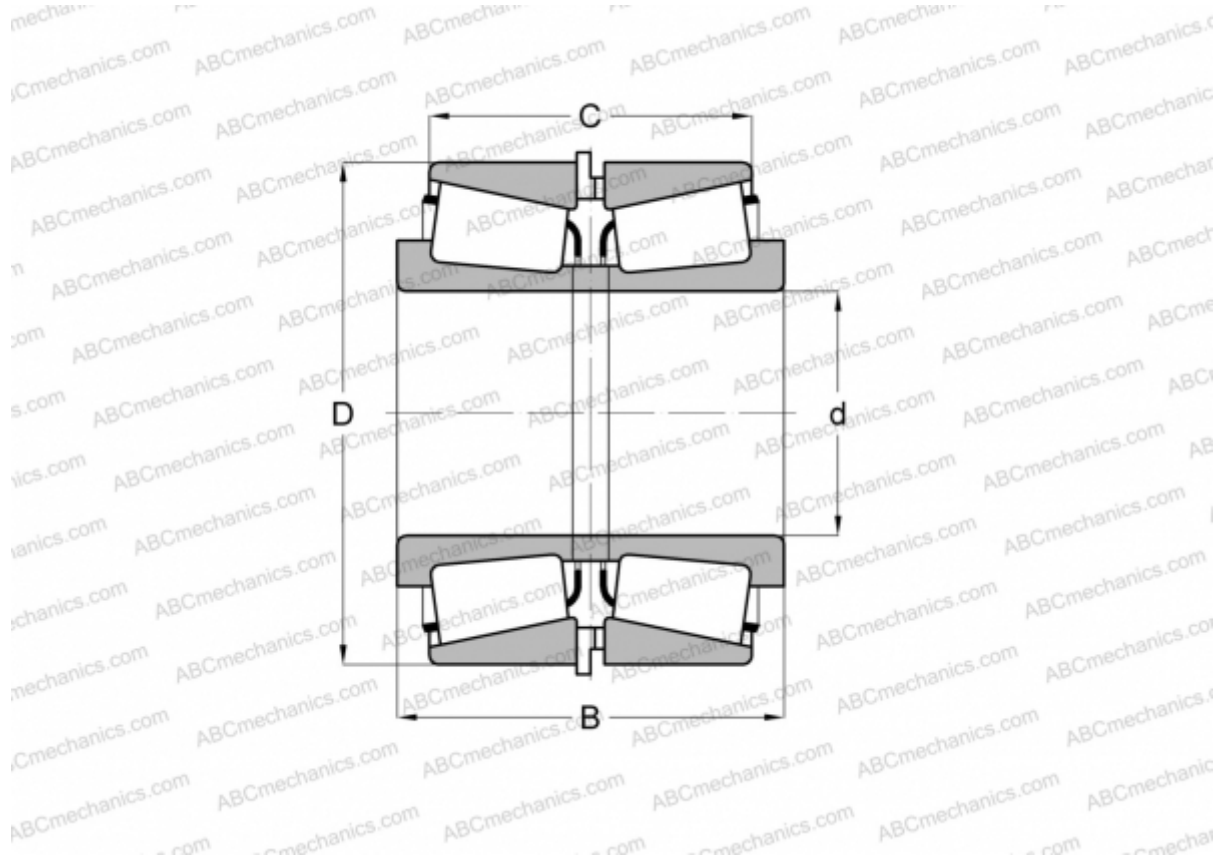

## EE277455/277565 + X2S-277455/Y1S-277565

### TIMKEN

Tapered roller bearings

TYPE: Roller bearings, Tapered, Tapered roller bearing assembly, Type 2TS-IM (X-mounting), two single row bearing with inner and outer distance rings

#### DIMENSIONS, MM

d	1155,700
D	1435,100
B	267,051
C	216,251

**WEIGHT, KG** 931,800

**MANUFACTURER** [TIMKEN](#)