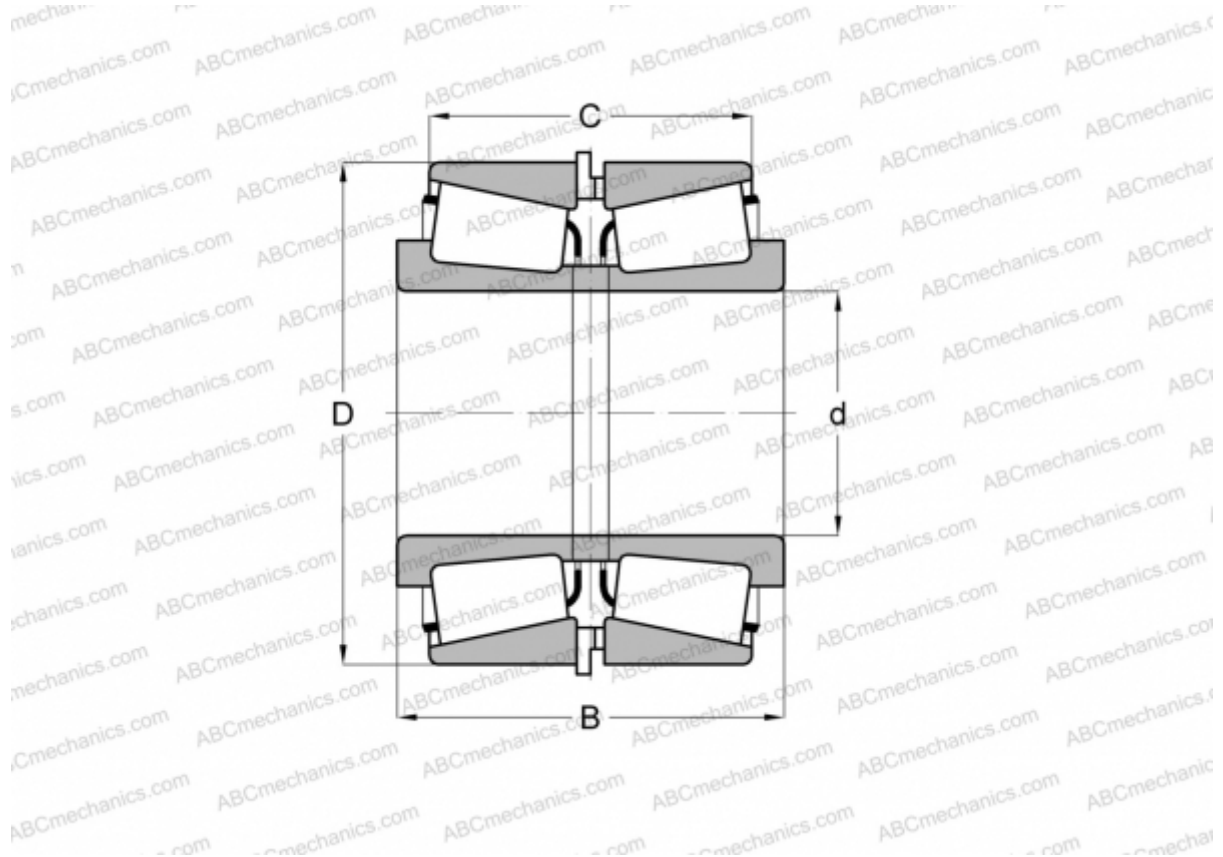

## EE299615/299711X + X2S-299615/Y3S-299711 TIMKEN

Tapered roller bearings

TYPE: Roller bearings, Tapered, Tapered roller bearing assembly, Type 2TS-IM (X-mounting), two single row bearing with inner and outer distance rings

### Technical specification

#### DIMENSIONS, MM

d	1562,100
D	1806,570
B	266,700
C	184,150

**WEIGHT, KG** 994,870

**MANUFACTURER** [TIMKEN](#)