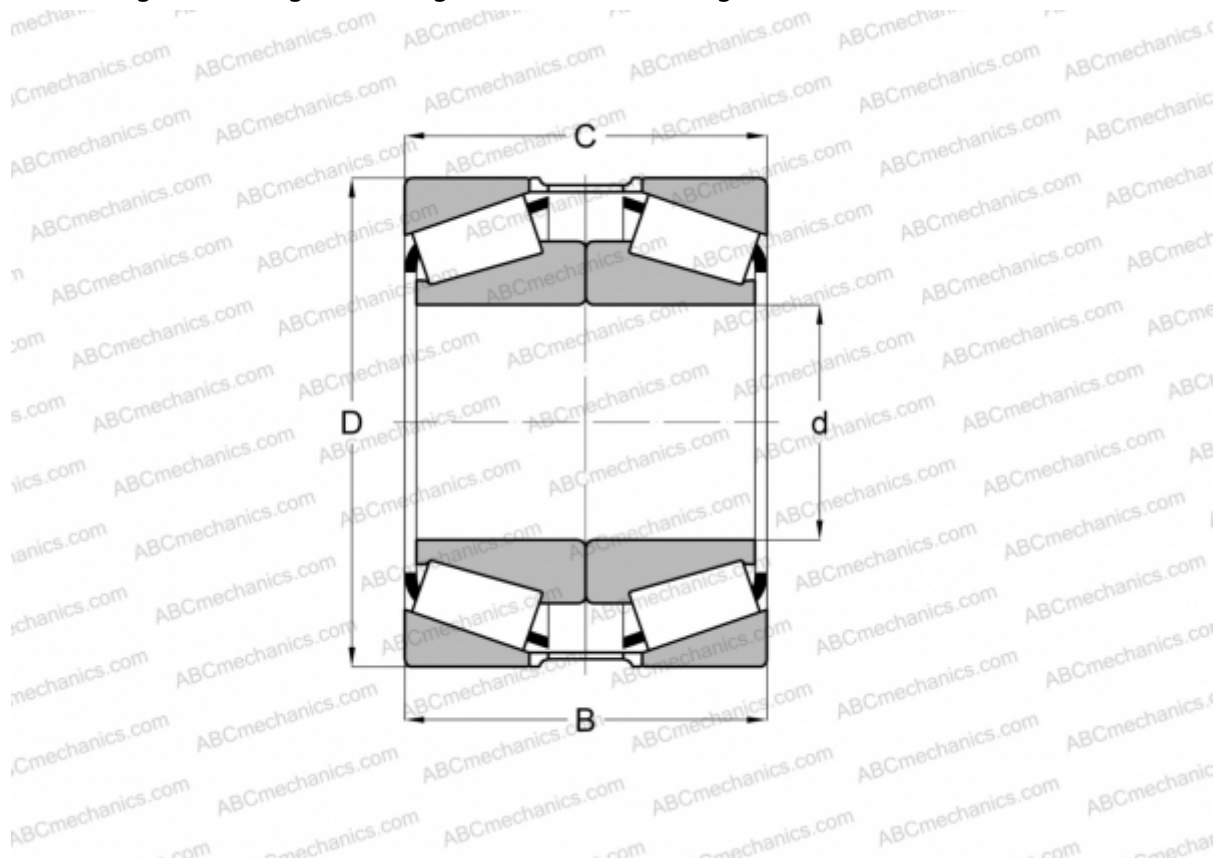

X32006X/Y32006X + JY5508-S TIMKEN

Tapered roller bearings

TYPE: Roller bearings, Tapered, Tapered roller bearing assembly, Type 2TS-DM (O-mounting), two single row bearing, mounting inner ring, outer distance ring

Technical specification

DIMENSIONS, MM

d	30,000
D	55,000
B	34,000
T	34,000

WEIGHT, KG 0,370

MANUFACTURER [TIMKEN](#)