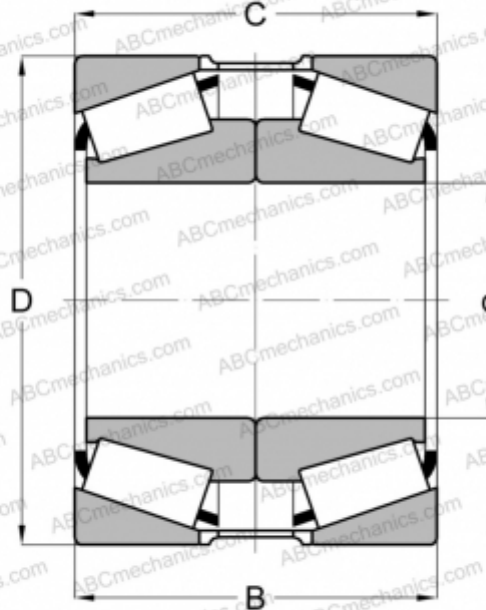

### TIMKEN

Tapered roller bearings

TYPE: Roller bearings, Tapered, Tapered roller bearing assembly, Type 2TS-DM (O-mounting), two single row bearing, mounting inner ring, outer distance ring

### Technical specification

#### DIMENSIONS, MM

d	55,000
D	90,000
B	46,000
T	46,000

**WEIGHT, KG** 1,120

**MANUFACTURER** [TIMKEN](#)