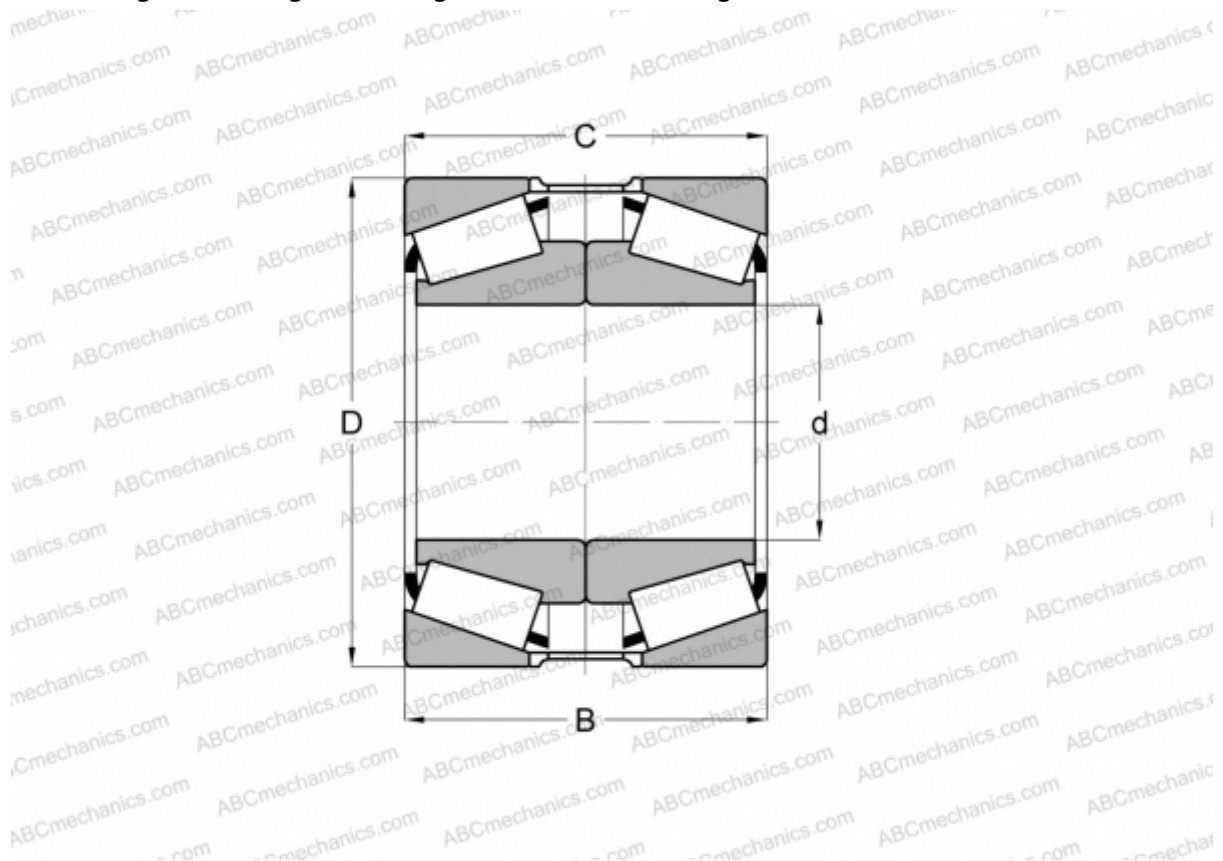

655/653 + Y1S-653 TIMKEN

Tapered roller bearings

TYPE: Roller bearings, Tapered, Tapered roller bearing assembly, Type 2TS-DM (O-mounting), two single row bearing, mounting inner ring, outer distance ring

Technical specification

DIMENSIONS, MM

d	69,850
D	146,050
B	82,550
T	82,550

WEIGHT, KG 6,670

MANUFACTURER [TIMKEN](#)