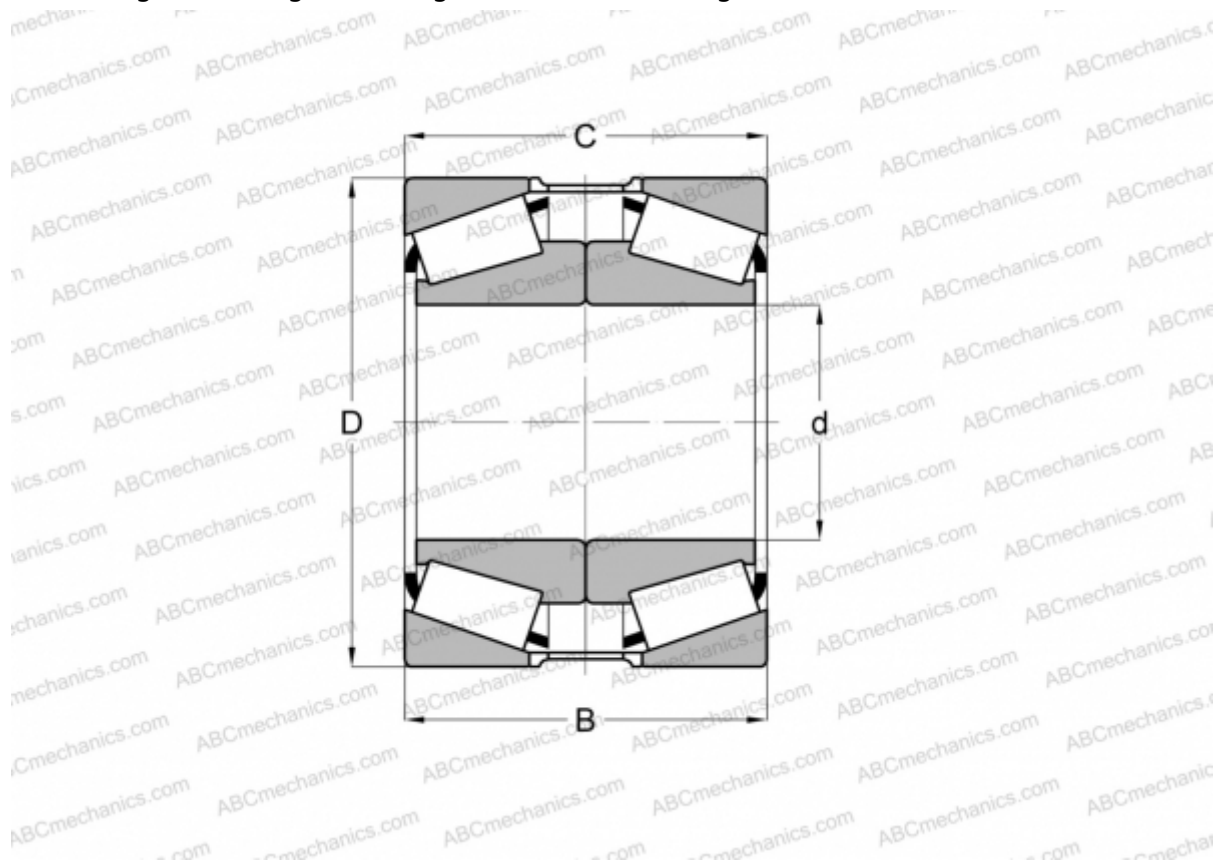

## 755/752 + Y8S-752 TIMKEN

Tapered roller bearings

TYPE: Roller bearings, Tapered, Tapered roller bearing assembly, Type 2TS-DM (O-mounting), two single row bearing, mounting inner ring, outer distance ring

### Technical specification

#### DIMENSIONS, MM

d	76,200
D	161,925
B	96,250
T	95,250

**WEIGHT, KG** 9,920

**MANUFACTURER** [TIMKEN](#)