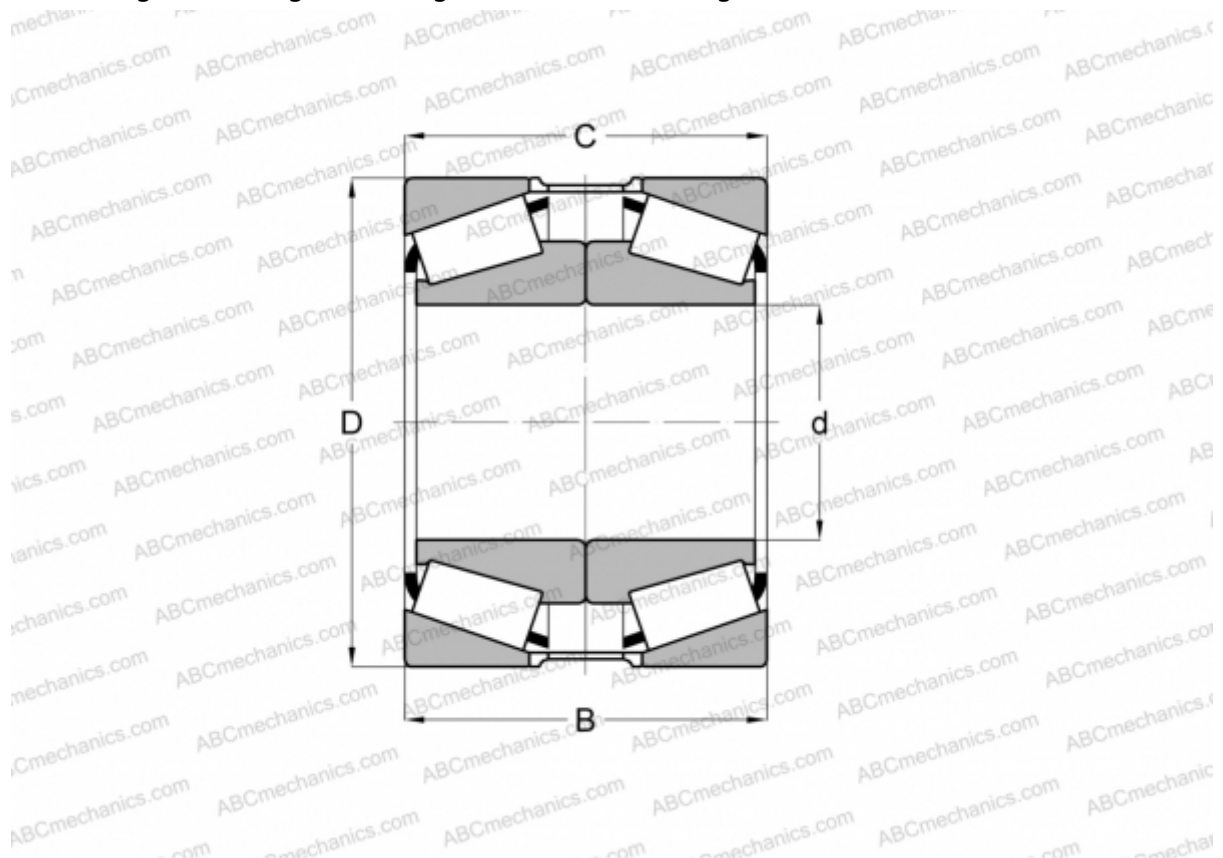

## 6580/6535 + Y2S-6535 TIMKEN

Tapered roller bearings

TYPE: Roller bearings, Tapered, Tapered roller bearing assembly, Type 2TS-DM (O-mounting), two single row bearing, mounting inner ring, outer distance ring

### Technical specification

#### DIMENSIONS, MM

d	88,900
D	161,925
B	110,200
T	107,950

**WEIGHT, KG** 9,710

**MANUFACTURER** [TIMKEN](#)