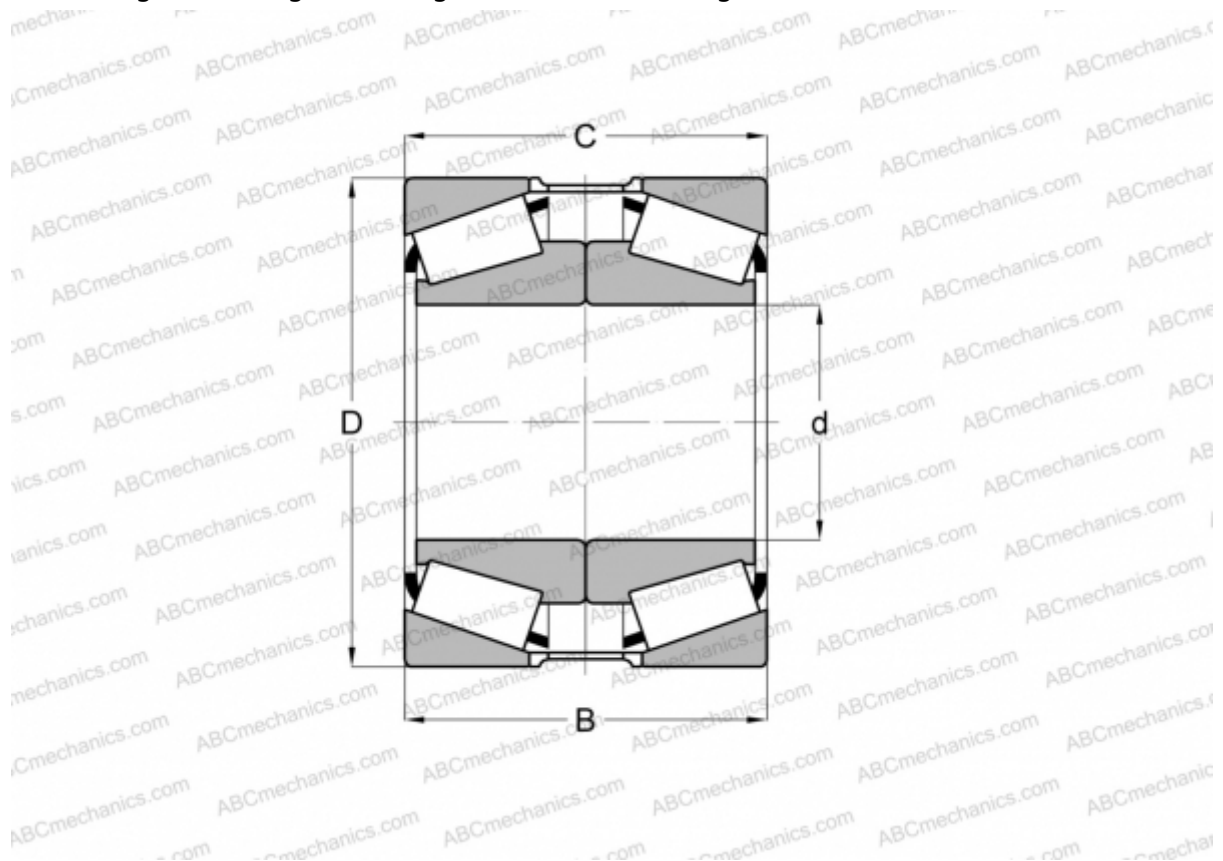

## J90354/J90748 + Y1S-90748 TIMKEN

Tapered roller bearings

TYPE: Roller bearings, Tapered, Tapered roller bearing assembly, Type 2TS-DM (O-mounting), two single row bearing, mounting inner ring, outer distance ring

### Technical specification

#### DIMENSIONS, MM

d	90,000
D	190,000
B	92,076
T	101,600

**WEIGHT, KG** 12,610

**MANUFACTURER** [TIMKEN](#)