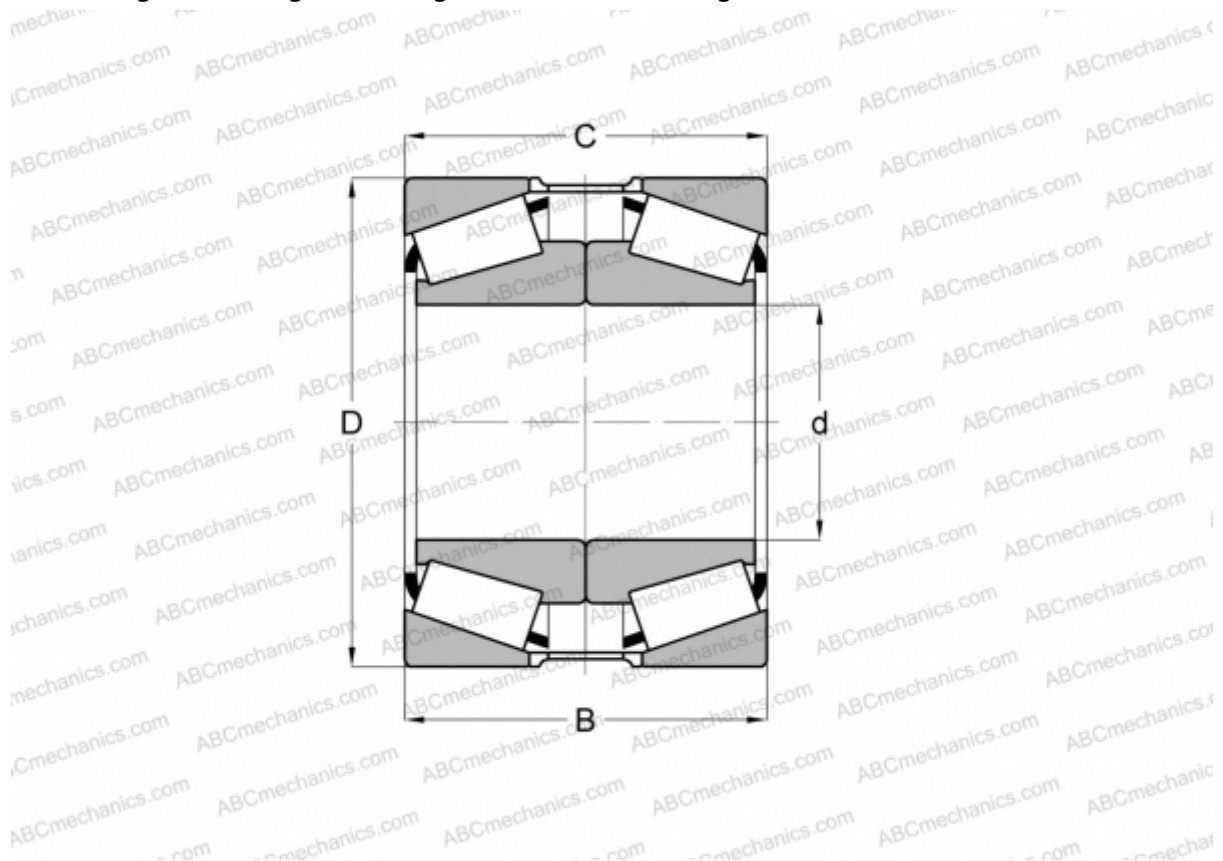

## 683/672 + Y6S-672 TIMKEN

Tapered roller bearings

TYPE: Roller bearings, Tapered, Tapered roller bearing assembly, Type 2TS-DM (O-mounting), two single row bearing, mounting inner ring, outer distance ring

### Technical specification

#### DIMENSIONS, MM

d	95,250
D	168,275
B	82,550
T	82,550

**WEIGHT, KG** 7,810

**MANUFACTURER** [TIMKEN](#)