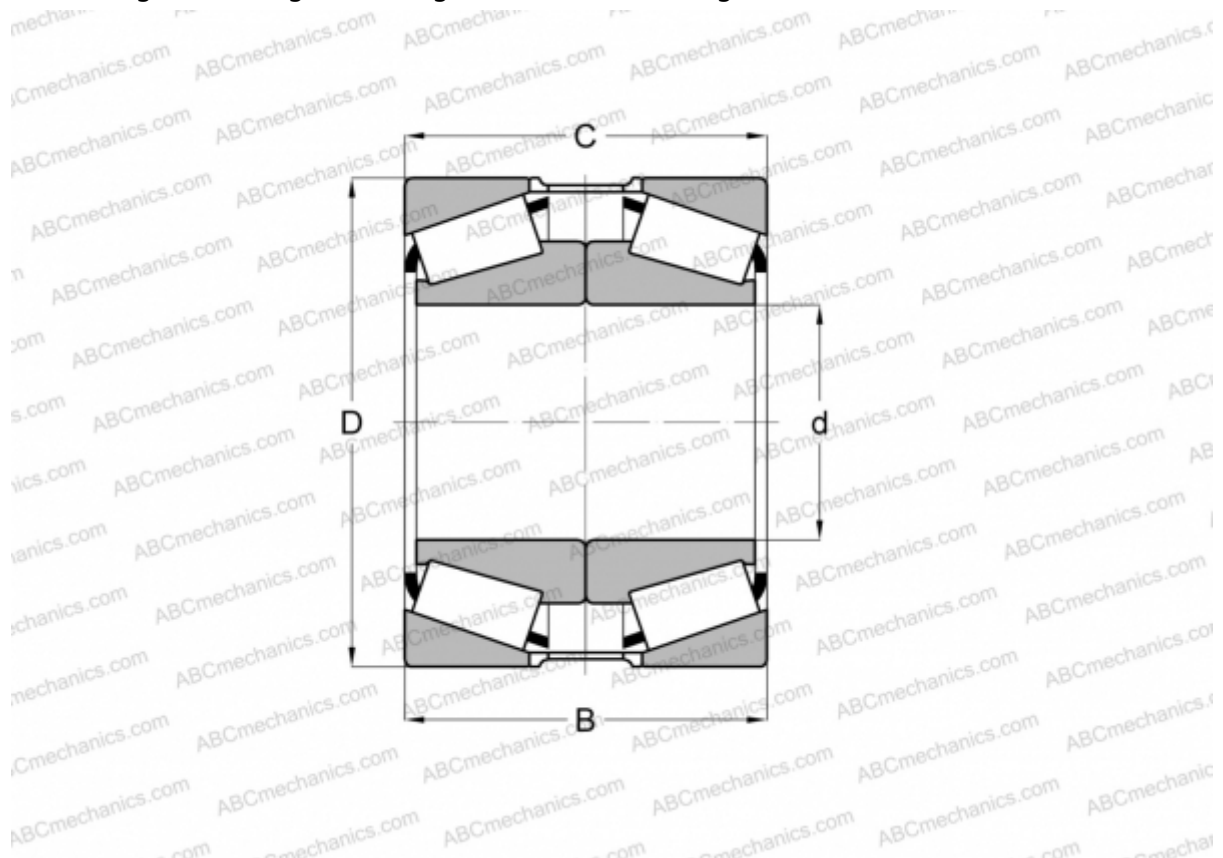

687/672 + Y6S-672 TIMKEN

Tapered roller bearings

TYPE: Roller bearings, Tapered, Tapered roller bearing assembly, Type 2TS-DM (O-mounting), two single row bearing, mounting inner ring, outer distance ring

Technical specification

DIMENSIONS, MM

d	101,600
D	168,275
B	82,550
T	82,550

WEIGHT, KG 7,170

MANUFACTURER [TIMKEN](#)